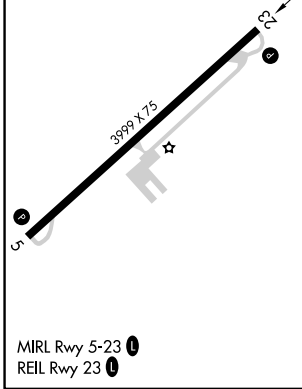

APP CRS 235°	Rwy ldg TDZE Apt Elev	3999 566 566
------------------------	-----------------------------	---

RNAV (GPS) RWY 23

GALLIA-MEIGS RGNL (GAS)

RNP APCH-GPS.

⚠ NA Helicopter visibility reduction below 1 SM NA.
⚠ NA Procedure NA at night.

MISSED APPROACH:
 Climbing left turn to 2700
 direct WUNUN and hold.

AWOS-3PT 119.925	HUNTINGTON APP CON 128.4 270.1	CLNC DEL 124.55	UNICOM 123.0 (CTAF)
----------------------------	--	---------------------------	-------------------------------