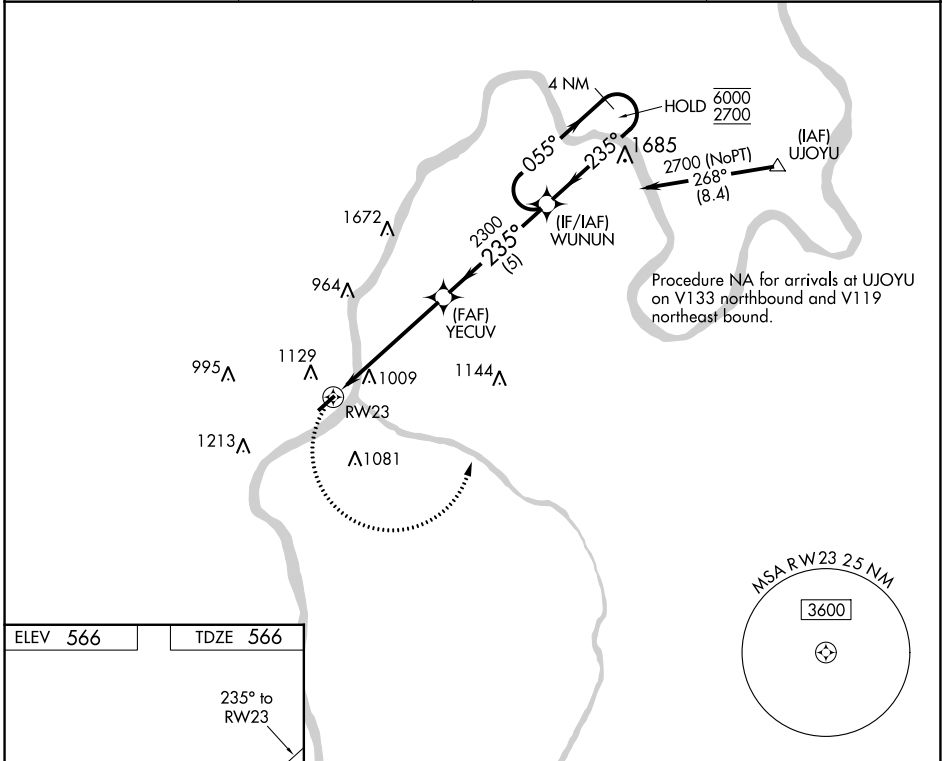

APP CRS 235°	Rwy ldg TDZE Apt Elev	3999 566 566
------------------------	-----------------------------	---

RNAV (GPS) RWY 23

GALLIA-MEIGS RGNL (GAS)

RNP APCH-GPS.

⚠ NA Helicopter visibility reduction below 1 SM NA.
⚠ NA Procedure NA at night.

MISSED APPROACH:
 Climbing left turn to 2700
 direct WUNUN and hold.

AWOS-3PT 119.925	HUNTINGTON APP CON 128.4 270.1	CLNC DEL 124.55	UNICOM 123.0 (CTAF)
----------------------------	--	---------------------------	-------------------------------

CATEGORY	A	B	C	D
LNNAV MDA	1320-1 754 (800-1)	1320-1¼ 754 (800-1¼)	1320-2 754 (800-2)	NA
C CIRCLING	1440-1¼	874 (900-1¼)	1440-2½ 874 (900-2½)	NA

EC-2, 26 DEC 2024 to 23 JAN 2025

EC-2, 26 DEC 2024 to 23 JAN 2025