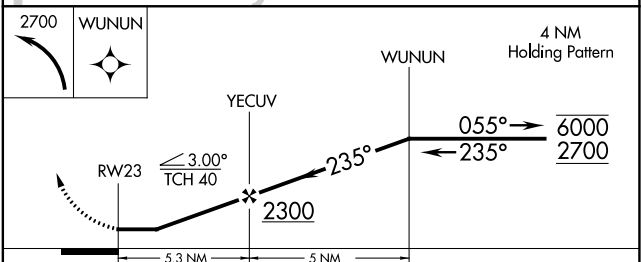

APP CRS 235°	Rwy ldg TDZE Apt Elev	3999 566 566
------------------------	-----------------------------	---

RNAV (GPS) RWY 23

GALLIA-MEIGS RGNL (GAS)

RNP APCH-GPS.

⚠ NA Helicopter visibility reduction below 1 SM NA.
⚠ NA Procedure NA at night.

MISSED APPROACH:
 Climbing left turn to 2700
 direct WUNUN and hold.

AWOS-3PT 119.925	HUNTINGTON APP CON 128.4 270.1	CLNC DEL 124.55	UNICOM 123.0 (CTAF)
----------------------------	--	---------------------------	-------------------------------