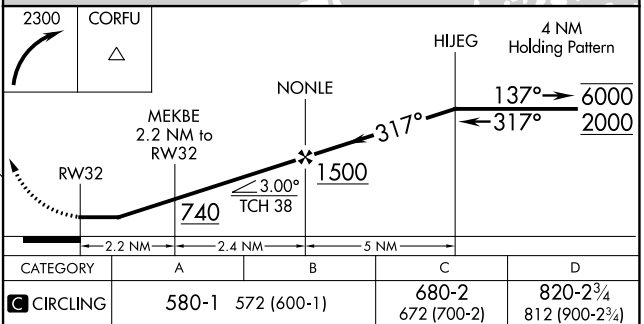

# RNAV (GPS)-A

NAPLES MUNI (APF)

RNP APCH. ▽ ▲		MISSED APPROACH: Climbing right turn to 2300 direct CORFU and hold.			
ATIS <b>134.225</b>	FORT MYERS APP CON★ <b>124.125 371.85</b>	NAPLES TOWER★ <b>128.5 (CTAF)</b> 0	GND CON <b>121.6</b>	CLNC DEL <b>118.0</b>	CLNC DEL <b>124.125</b> (When twr closed)

SE-3, 26 DEC 2024 to 23 JAN 2025

SE-3, 26 DEC 2024 to 23 JAN 2025