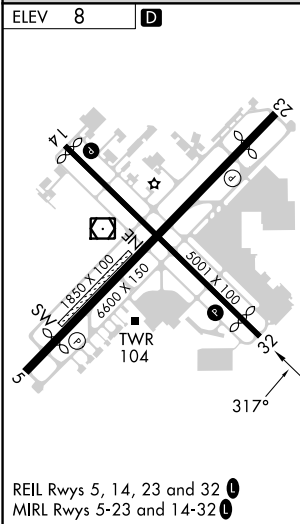

APP CRS <b>317°</b>	Rwy Idg TDZE Apt Elev	<b>N/A</b> <b>N/A</b> <b>8</b>
------------------------	-----------------------------	--------------------------------------

# RNAV (GPS)-A

NAPLES MUNI (APF)

RNP APCH. ▽ ▲		MISSED APPROACH: Climbing right turn to 2300 direct CORFU and hold.			
ATIS <b>134.225</b>	FORT MYERS APP CON★ <b>124.125 371.85</b>	NAPLES TOWER★ <b>128.5 (CTAF)</b> 0	GND CON <b>121.6</b>	CLNC DEL <b>118.0</b>	CLNC DEL <b>124.125</b> (When twr closed)