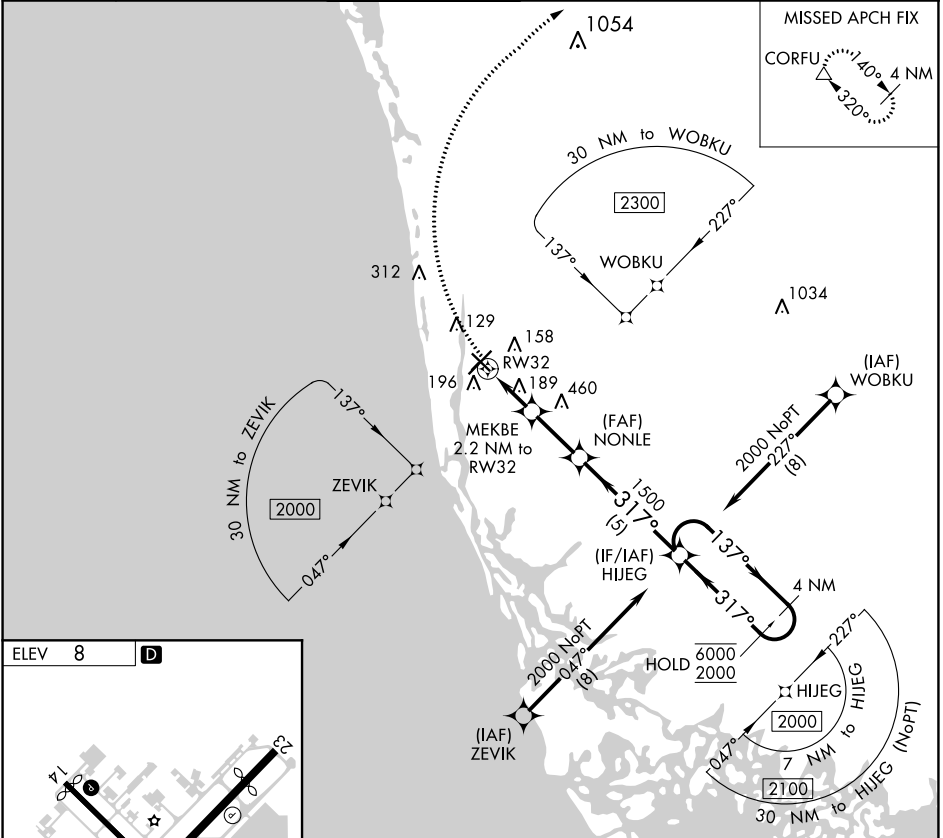

APP CRS <b>317°</b>	Rwy Idg TDZE Apt Elev	<b>N/A</b> <b>N/A</b> <b>8</b>
------------------------	-----------------------------	--------------------------------------

# RNAV (GPS)-A

NAPLES MUNI (APF)

RNP APCH. ▽ ▲		MISSED APPROACH: Climbing right turn to 2300 direct CORFU and hold.			
ATIS <b>134.225</b>	FORT MYERS APP CON★ <b>124.125 371.85</b>	NAPLES TOWER★ <b>128.5 (CTAF)</b> 0	GND CON <b>121.6</b>	CLNC DEL <b>118.0</b>	CLNC DEL <b>124.125</b> (When twr closed)

SE-3, 26 DEC 2024 to 23 JAN 2025

SE-3, 26 DEC 2024 to 23 JAN 2025