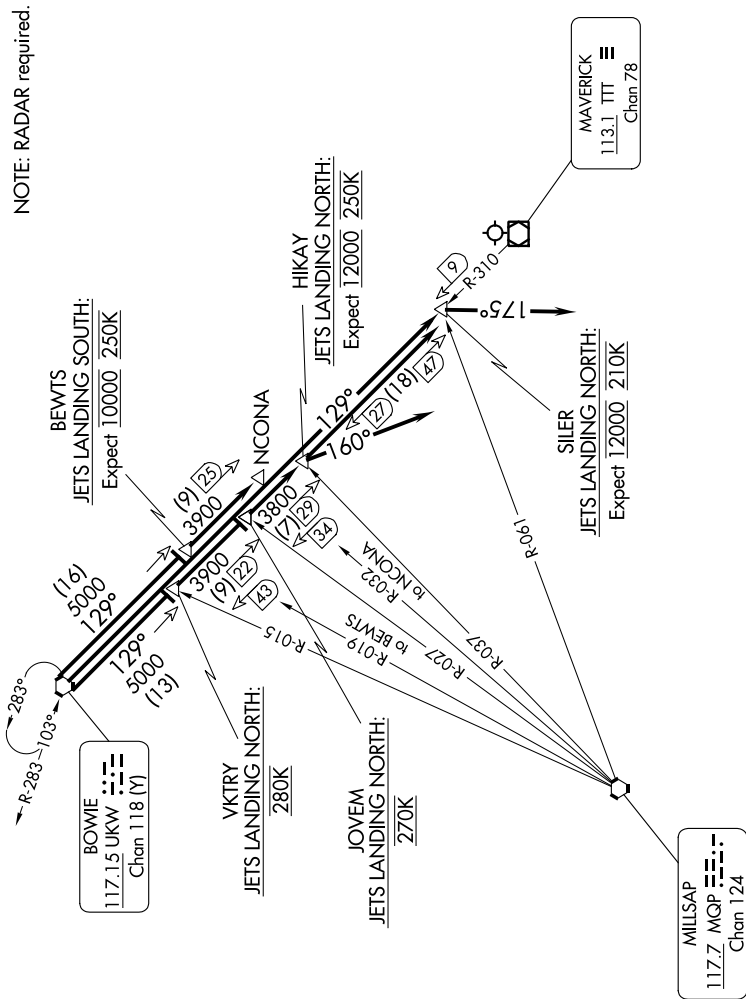

NOTE: RADAR required.

NOTE: Chart not to scale.

(CONTINUED ON FOLLOWING PAGE)

SC-2, 26 DEC 2024 to 23 JAN 2025

SC-2, 26 DEC 2024 to 23 JAN 2025

LONE STAR APP CON
 (PROPS LINDG NORTH ONLY)
 118.1 306.95
 (PROPS LINDG SOUTH & ALL JETS)
 119.875 284.65
 D-ATIS ARR
 123.775