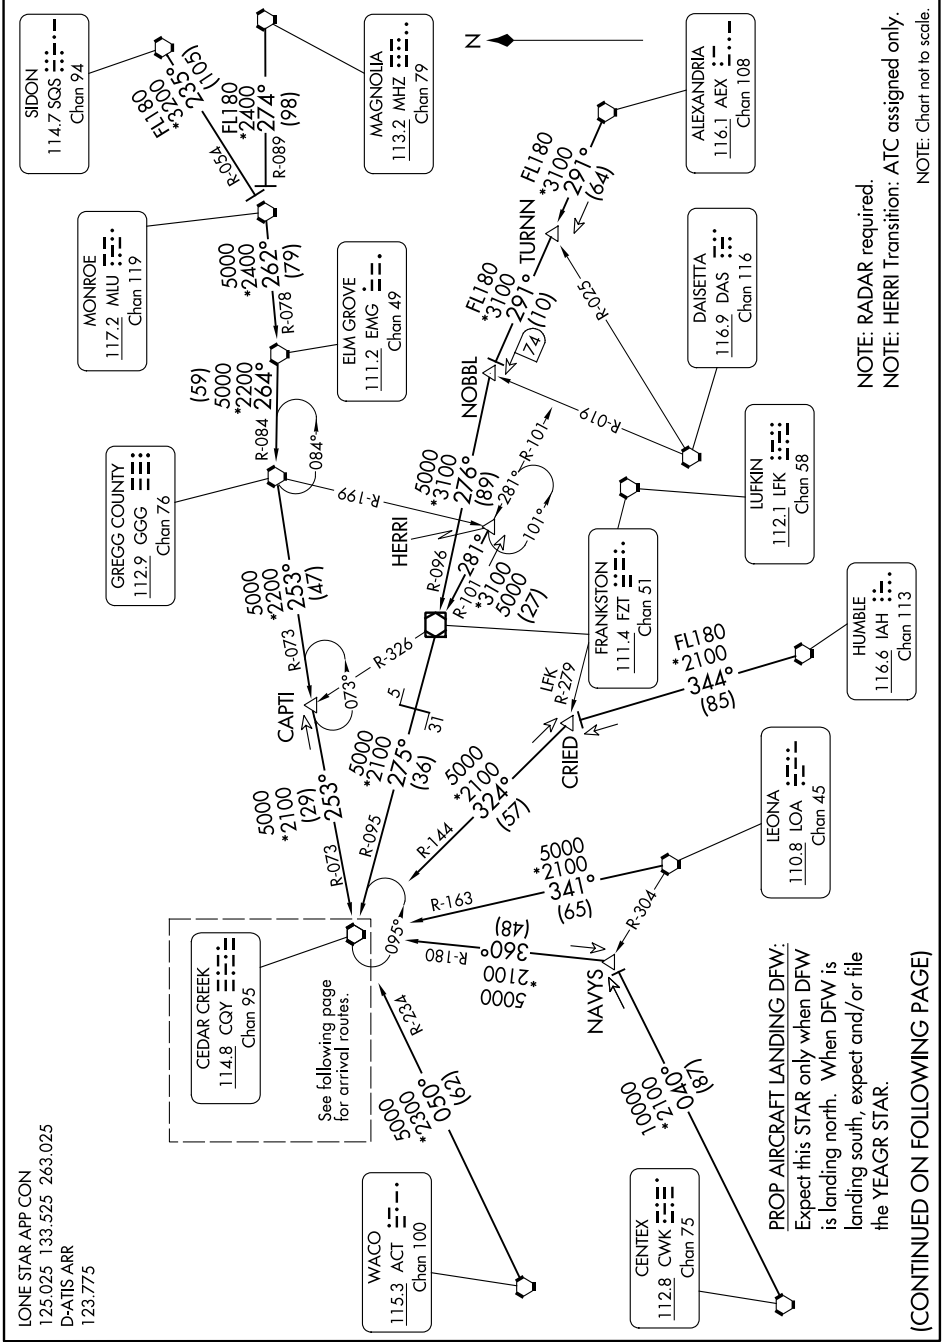

CEDAR CREEK THREE ARRIVAL Transition Routes

SC-2, 26 DEC 2024 to 23 JAN 2025

LONE STAR APP CON
125.025 133.525 263.025
D-ATIS ARR
123.775

See following page
for arrival routes.

PROP AIRCRAFT LANDING DFW:
Expect this STAR only when DFW
is landing north. When DFW is
landing south, expect and/or file
the YEAGR STAR.

NOTE: RADAR required.
NOTE: HERRI Transition: ATC assigned only.
NOTE: Chart not to scale.

(CONTINUED ON FOLLOWING PAGE)

CEDAR CREEK THREE ARRIVAL Transition Routes

SC-2, 26 DEC 2024 to 23 JAN 2025