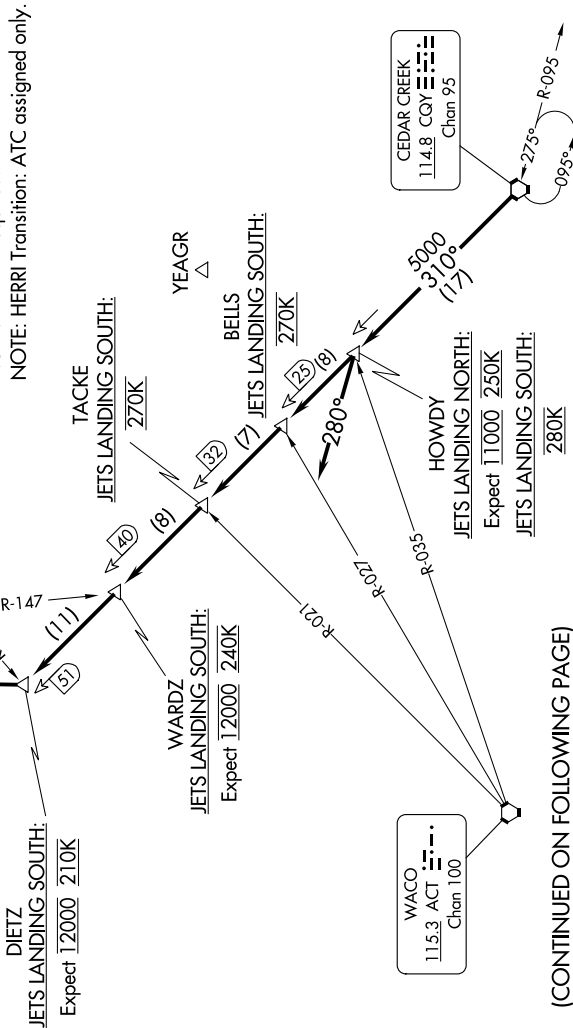

CEDAR CREEK THREE ARRIVAL Arrival Routes

PROP AIRCRAFT LANDING DFW:
 Expect this STAR only when DFW is landing north. When DFW is landing south, expect and/or file the YEAGR STAR.

NOTE: RADAR required.
NOTE: HERRI Transition: ATC assigned only.

COWBOY
 116.2 CVE
 Chan 109

MAVERICK
 113.1 TTT
 Chan 78

WACO
 115.3 ACT
 Chan 100

CEDAR CREEK
 114.8 CQY
 Chan 95

LONE STAR APP CON
 125.025 133.525 263.025
 D-ATIS ARR
 123.775

(CONTINUED ON FOLLOWING PAGE)

Note: Chart not to scale.

CEDAR CREEK THREE ARRIVAL Arrival Routes