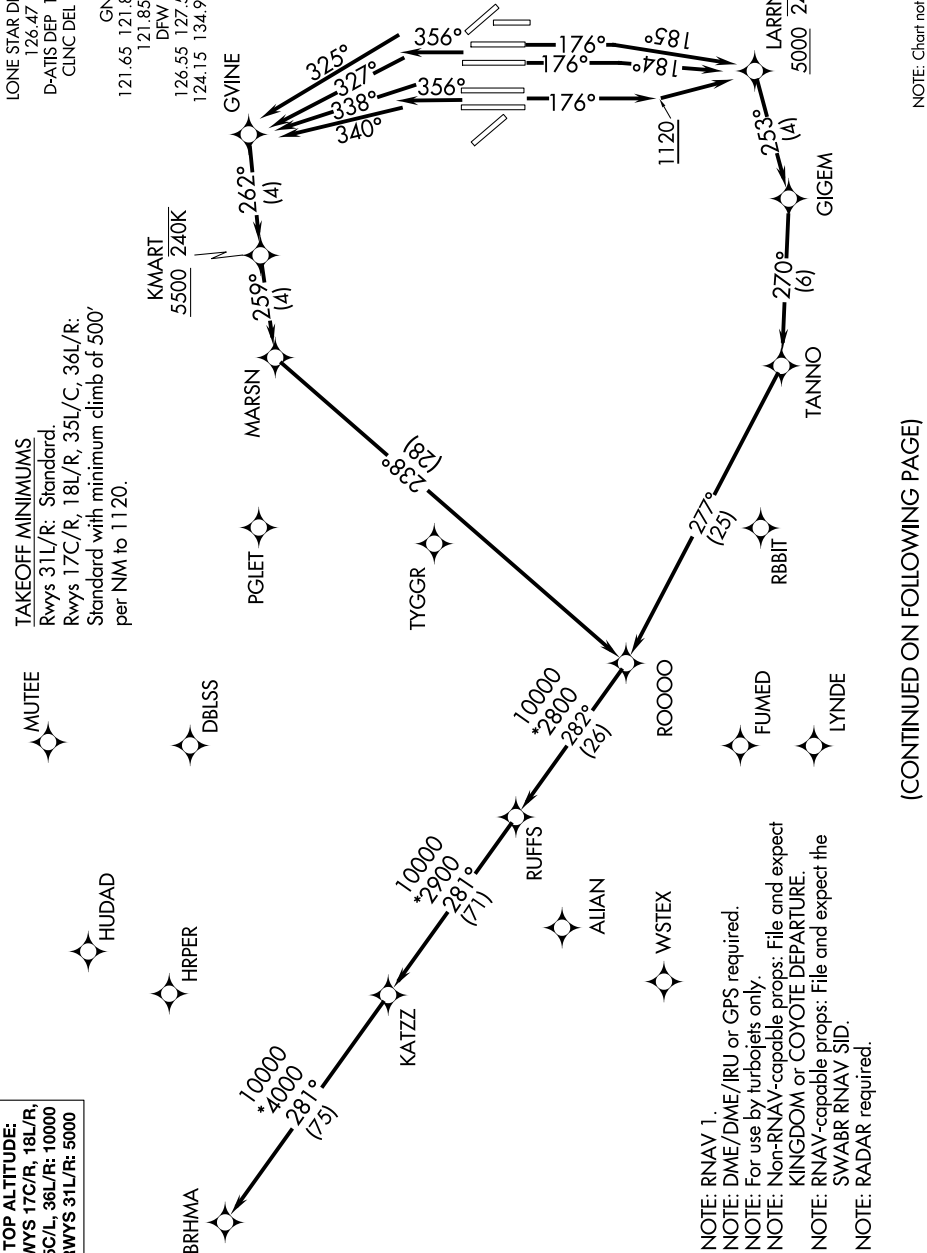

KATZZ TWO DEPARTURE (RNAV)

SC-2, 26 DEC 2024 to 23 JAN 2025

LONE STAR DEP CON
 126.47 363.15
 D-ATIS DEP 135.925
 CLNC DEL 128.25
 CPDIC
 GND CON
 121.65 121.8 (EAST)
 121.85 (WEST)
 DFW TOWER
 126.55 127.5 (EAST)
 124.15 134.9 (WEST)

TAKEOFF MINIMUMS
 Rwy's 31L/R: Standard.
 Rwy's 17C/R, 18L/R, 35L/C, 36L/R:
 Standard with minimum climb of 500'
 per NM to 1120.

MUTEE

HUDAD

HRPER

DBLSS

BRHMA

PGLET

TYGGR

ROOOO

ALIAN

WSTEX

FUMED

LYNDE

NOTE: Chart not to scale

(CONTINUED ON FOLLOWING PAGE)

SC-2, 26 DEC 2024 to 23 JAN 2025

KATZZ TWO DEPARTURE (RNAV)