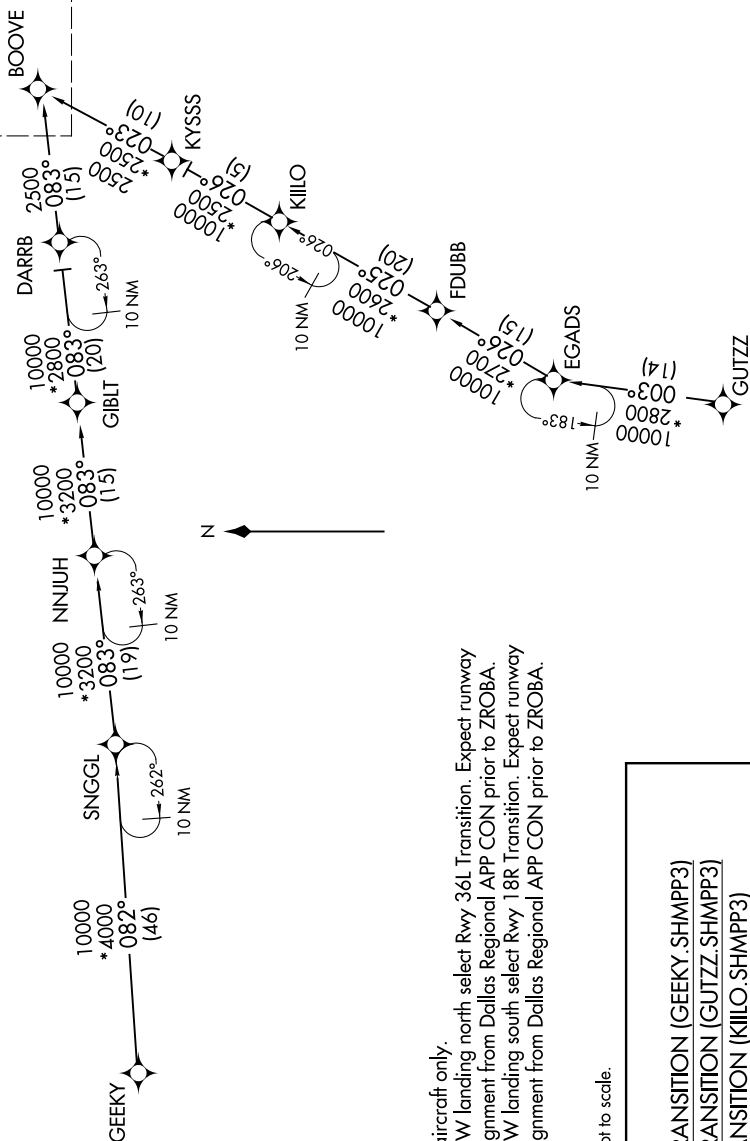

SHMPP THREE ARRIVAL (RNAV) Transition Routes

SC-2, 26 DEC 2024 to 23 JAN 2025

RNAV 1 - DME/DME/IRU or GPS.
RADAR required.

LONE STAR APP CON
119.875 284.65
D-ATIS ARR
123.775

NOTE: Jet aircraft only.
 NOTE: KDFW landing north select Rwy 36L Transition. Expect runway assignment from Dallas Regional APP CON prior to ZROBA.
 NOTE: KDFW landing south select Rwy 18R Transition. Expect runway assignment from Dallas Regional APP CON prior to ZROBA.

NOTE: Chart not to scale.

GEEKY TRANSITION (GEEKY.SHMPP3)
 GUTZZ TRANSITION (GUTZZ.SHMPP3)
 KIILLO TRANSITION (KIILLO.SHMPP3)
 SNGGL TRANSITION (SNGGL.SHMPP3)

(CONTINUED ON FOLLOWING PAGE)

SC-2, 26 DEC 2024 to 23 JAN 2025

SHMPP THREE ARRIVAL (RNAV) Transition Routes