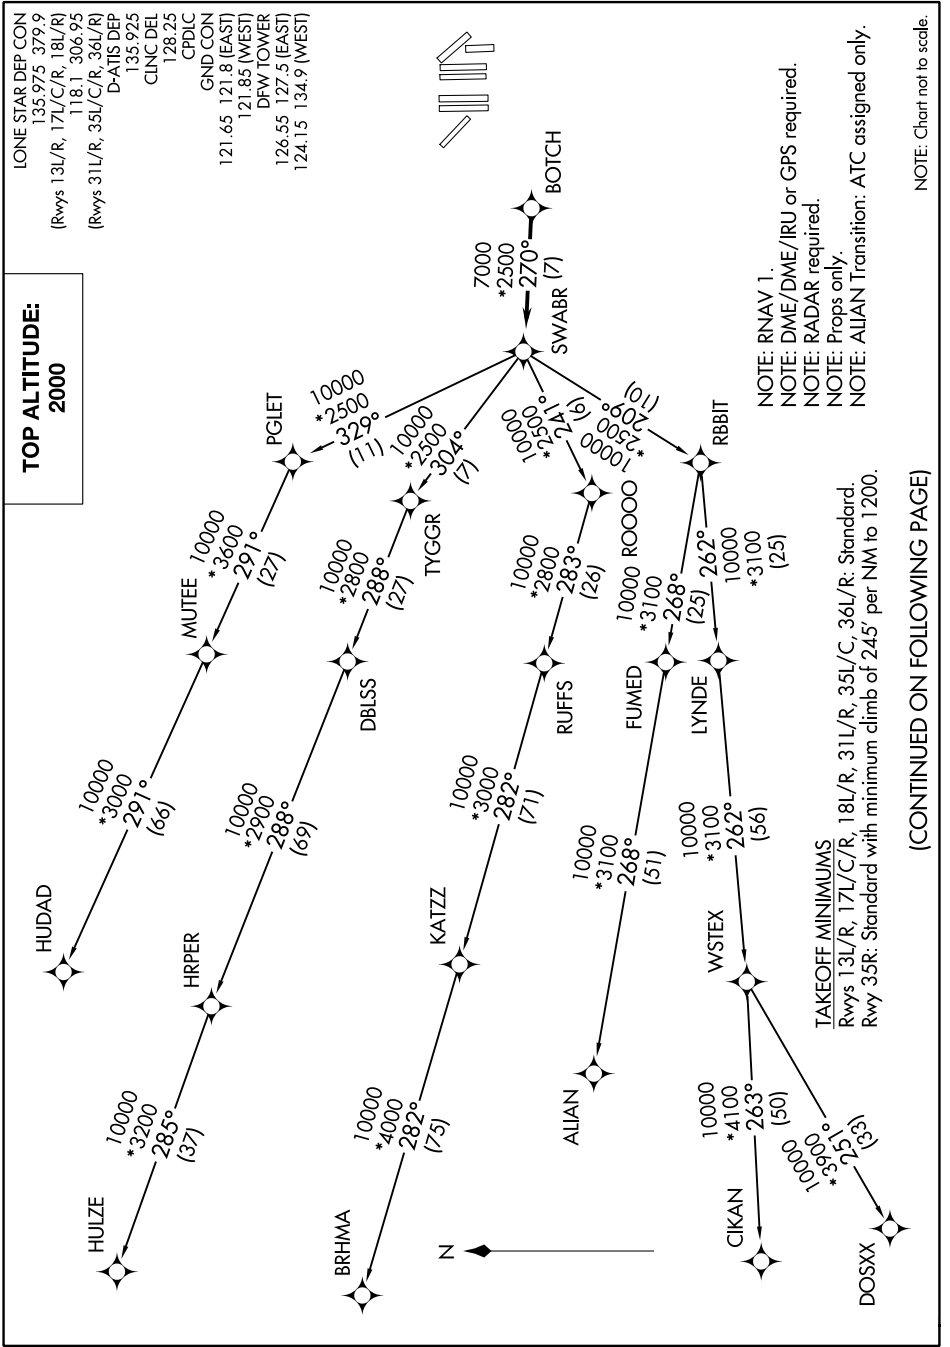

SWABR ONE DEPARTURE (RNAV)

DALLAS-FORT WORTH, TEXAS

SC-2, 26 DEC 2024 to 23 JAN 2025

SWABR ONE DEPARTURE (RNAV)

(SWABR1 .SWABR) 24MAR22

DALLAS-FORT WORTH, TEXAS

DALLAS-FORT WORTH INTL (DFW)

(CONTINUED ON FOLLOWING PAGE)

SC-2, 26 DEC 2024 to 23 JAN 2025