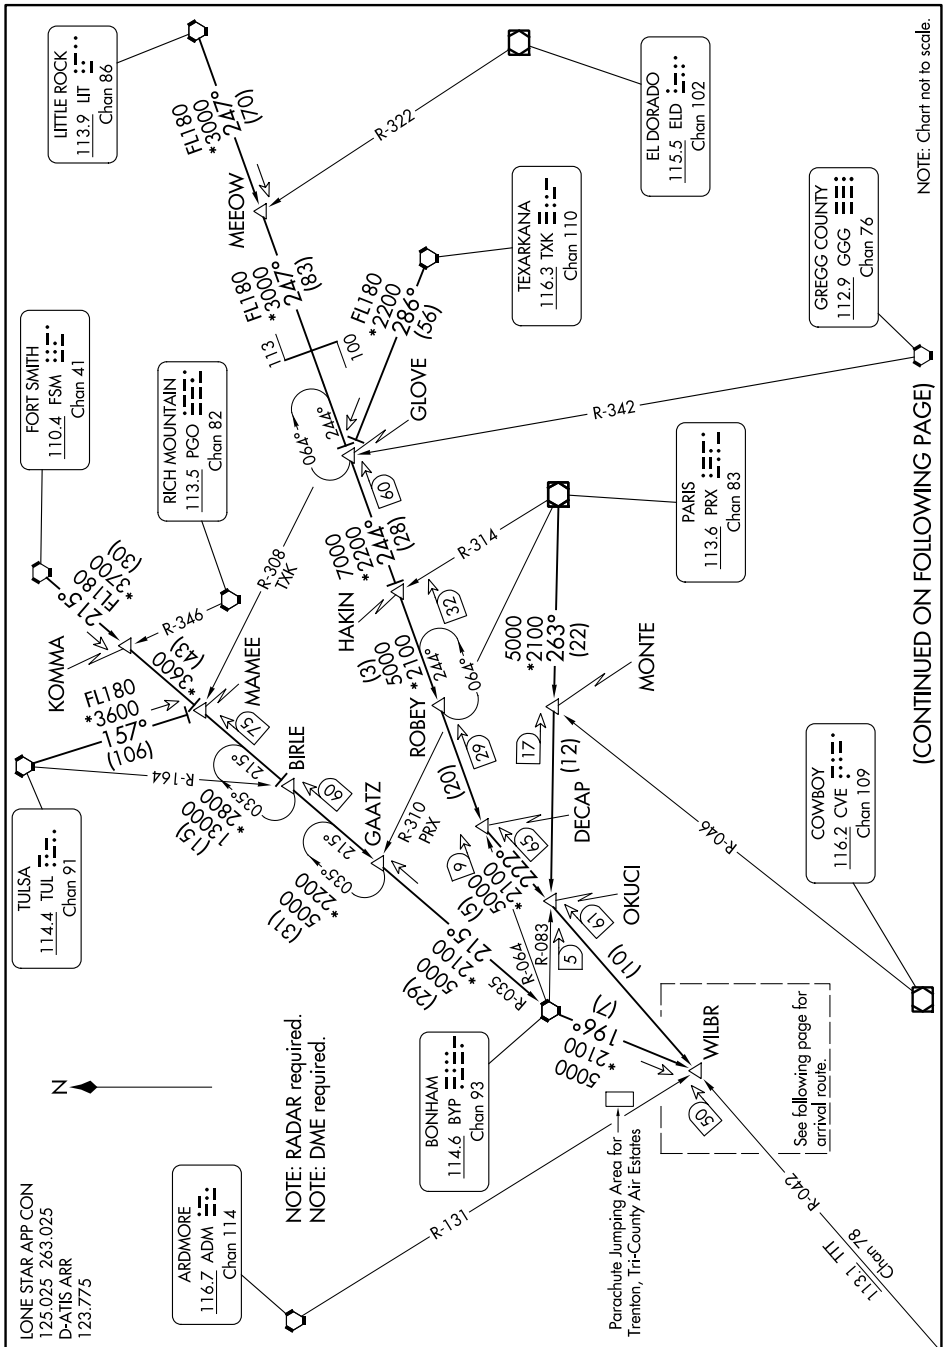

# WILBR NINE ARRIVAL

## Transition Routes

SC-2, 26 DEC 2024 to 23 JAN 2025

NOTE: Chart not to scale.

(CONTINUED ON FOLLOWING PAGE)

SC-2, 26 DEC 2024 to 23 JAN 2025

## Transition Routes