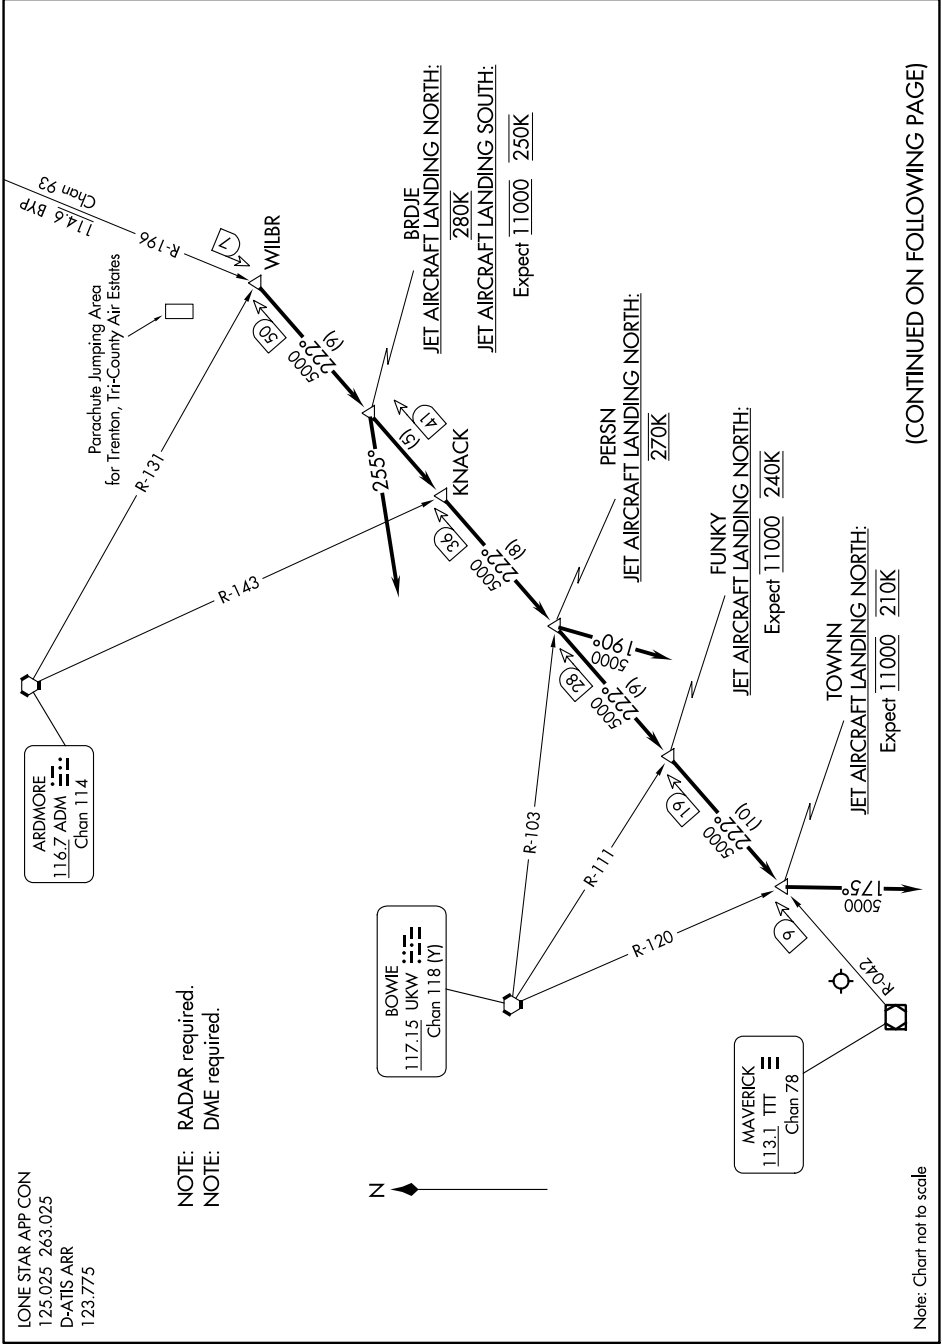

# WILBR NINE ARRIVAL

SC-2, 26 DEC 2024 to 23 JAN 2025

(CONTINUED ON FOLLOWING PAGE)

SC-2, 26 DEC 2024 to 23 JAN 2025

Note: Chart not to scale