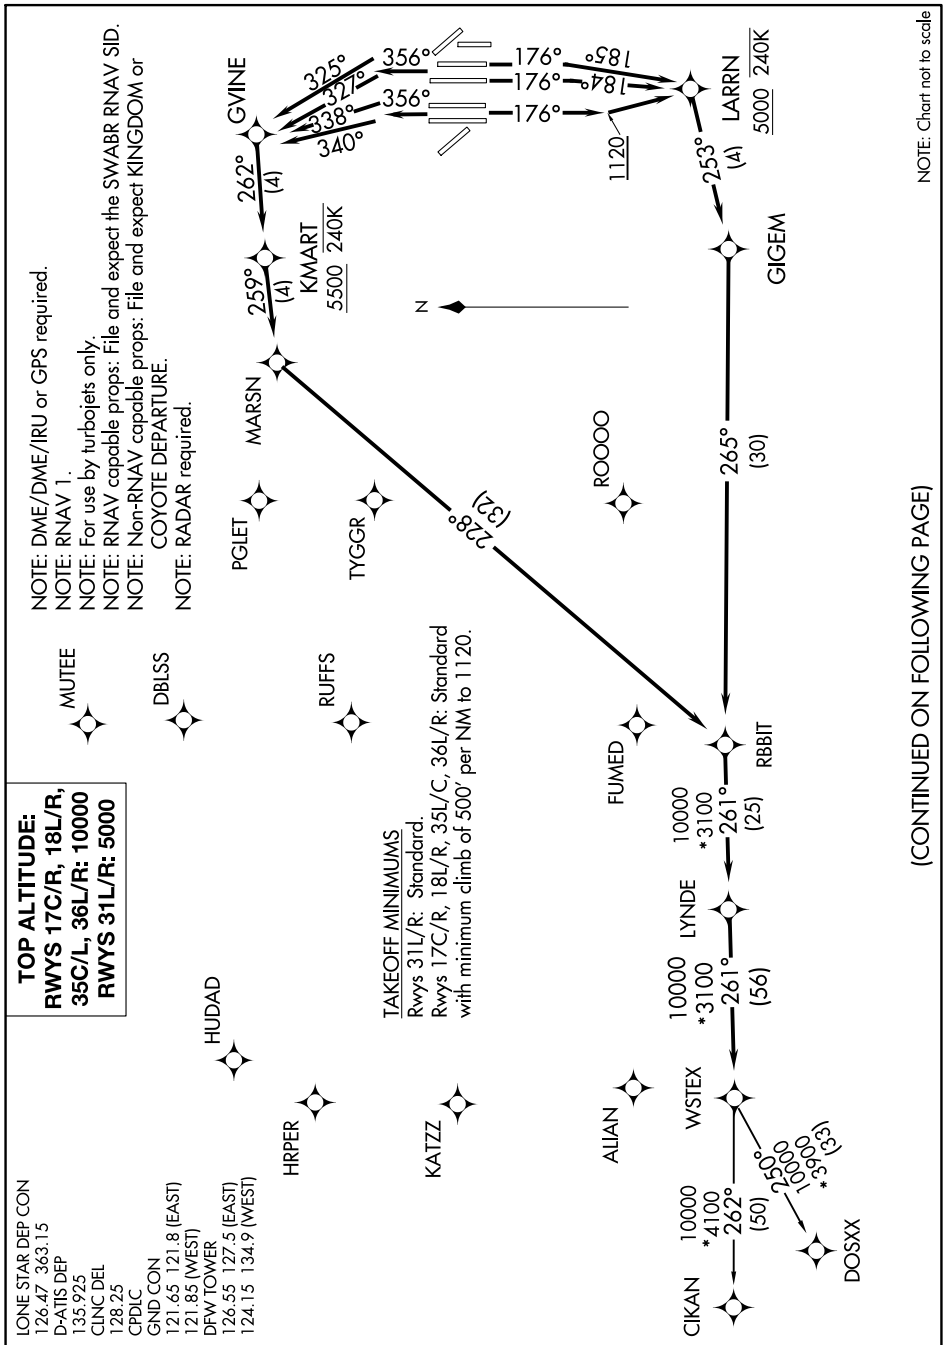

WSTEX TWO DEPARTURE (RNAV)

SC-2, 26 DEC 2024 to 23 JAN 2025

NOTE: Chart not to scale

(CONTINUED ON FOLLOWING PAGE)

SC-2, 26 DEC 2024 to 23 JAN 2025

WSTEX TWO DEPARTURE (RNAV)