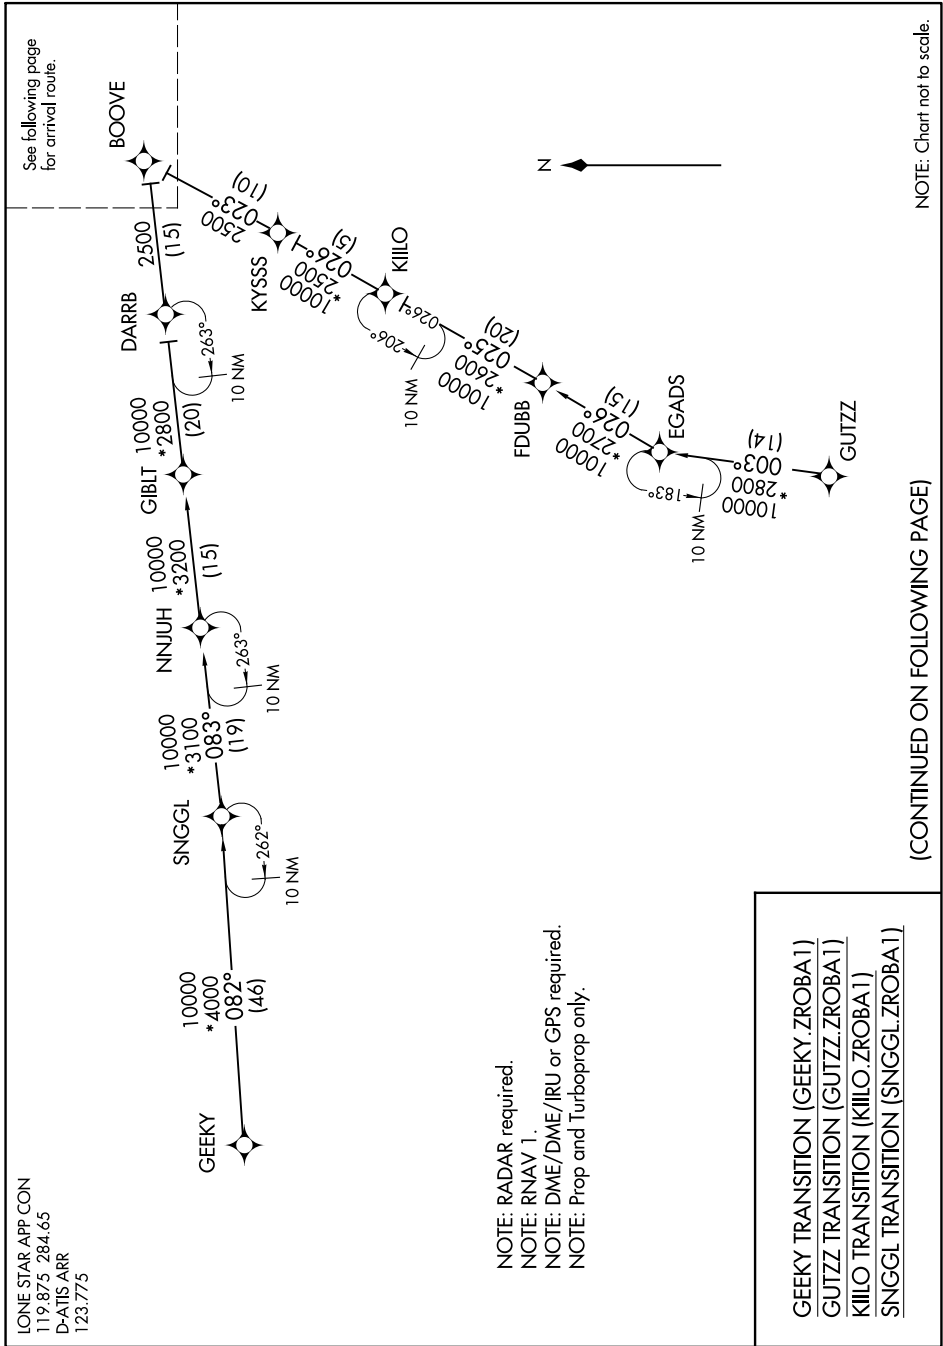

ZROBA ONE ARRIVAL (RNAV) Transition Routes

SC-2, 26 DEC 2024 to 23 JAN 2025

LONE STAR APP CON
119.875 284.65
D-ATIS ARR
123.775

NOTE: RADAR required.
 NOTE: RNAV 1.
 NOTE: DME/DME/IRU or GPS required.
 NOTE: Prop and Turboprop only.

GEEKY TRANSITION (GEEKY.ZROBA1)
 GUTZZ TRANSITION (GUTZZ.ZROBA1)
 KILO TRANSITION (KILO.ZROBA1)
 SNGGL TRANSITION (SNGGL.ZROBA1)

(CONTINUED ON FOLLOWING PAGE)

NOTE: Chart not to scale.

SC-2, 26 DEC 2024 to 23 JAN 2025

ZROBA ONE ARRIVAL (RNAV) Transition Routes