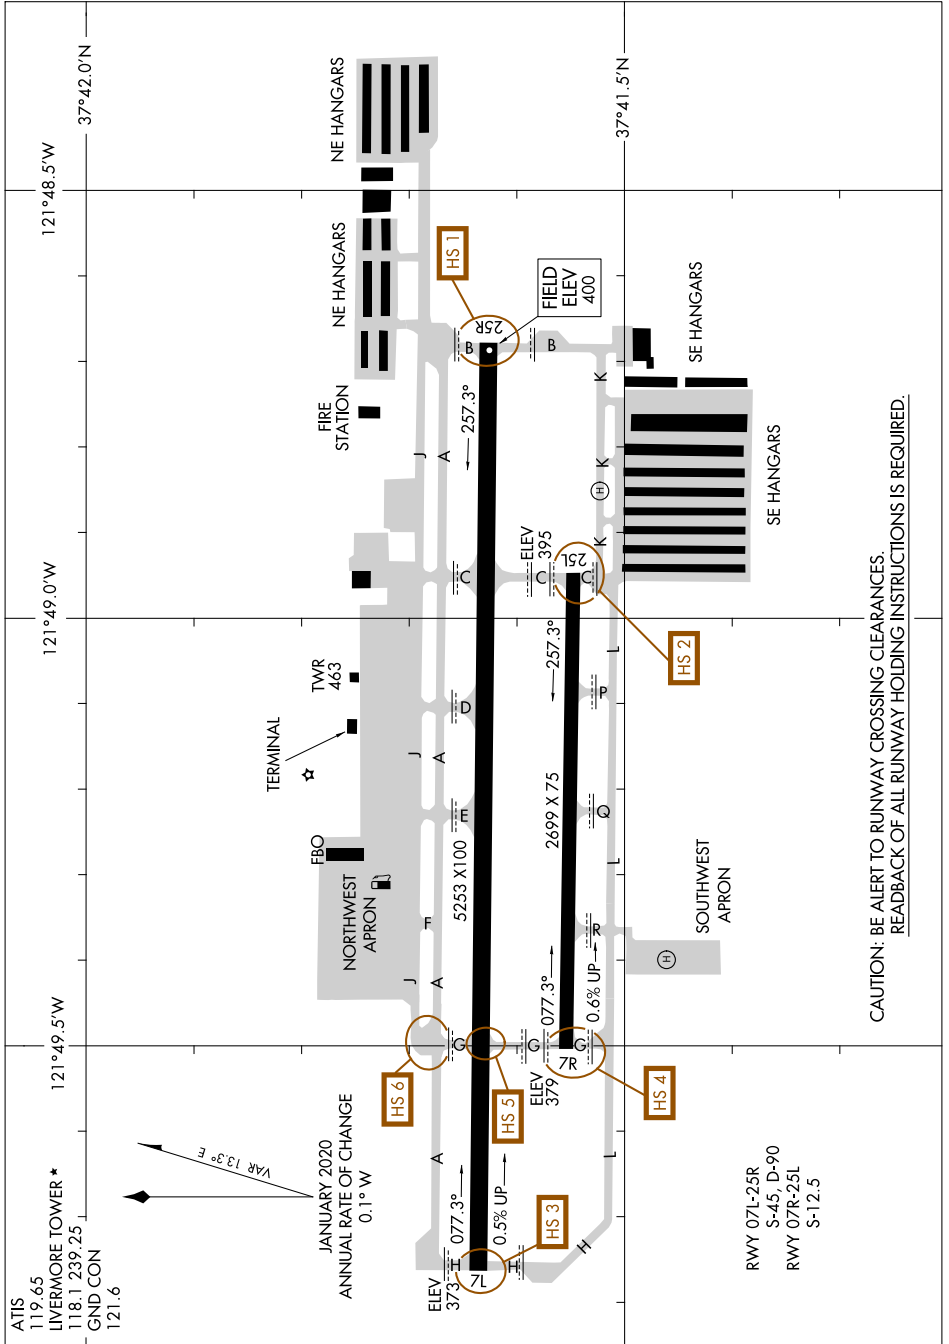

AIRPORT DIAGRAM

AL-6075 (FAA)

LIVERMORE MUNI (LVK)
LIVERMORE, CALIFORNIA

SW-2, 26 DEC 2024 to 23 JAN 2025

CAUTION: BE ALERT TO RUNWAY CROSSING CLEARANCES.
READBACK OF ALL RUNWAY HOLDING INSTRUCTIONS IS REQUIRED.

SW-2, 26 DEC 2024 to 23 JAN 2025

AIRPORT DIAGRAM

LIVERMORE, CALIFORNIA
LIVERMORE MUNI (LVK)