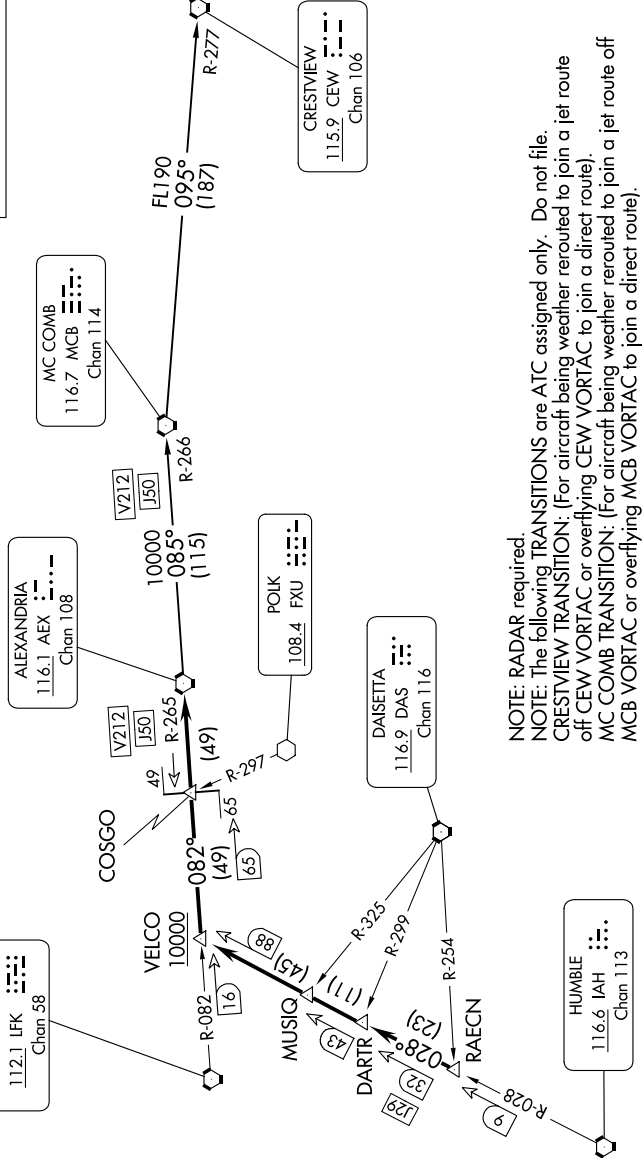

ALEXANDRIA THREE DEPARTURE

**TOP ALTITUDE:
ASSIGNED BY ATC**

CINC DEL
121.15
CTAF
123.05
HOUSTON DEP CON
123.8 257.7

LUFKIN
112.1 LFK
Chan 58

ALEXANDRIA
116.1 AEX
Chan 108

MC COMB
116.7 MCB
Chan 114

CRESTVIEW
115.9 CEW
Chan 106

DAISETTA
116.9 DAS
Chan 116

HUMBLE
116.6 IAH
Chan 113

NOTE: RADAR required.

NOTE: The following TRANSITIONS are ATC assigned only. Do not file.

CRESTVIEW TRANSITION: (For aircraft being weather rerouted to join a jet route off CEW VORTAC or overflying CEW VORTAC to join a direct route).

MC COMB TRANSITION: (For aircraft being weather rerouted to join a jet route off MCB VORTAC or overflying MCB VORTAC to join a direct route).

TAKEOFF MINIMUMS
Rwys 15, 33: Standard.

NOTE: Chart not to scale.

(CONTINUED ON FOLLOWING PAGE)

ALEXANDRIA THREE DEPARTURE