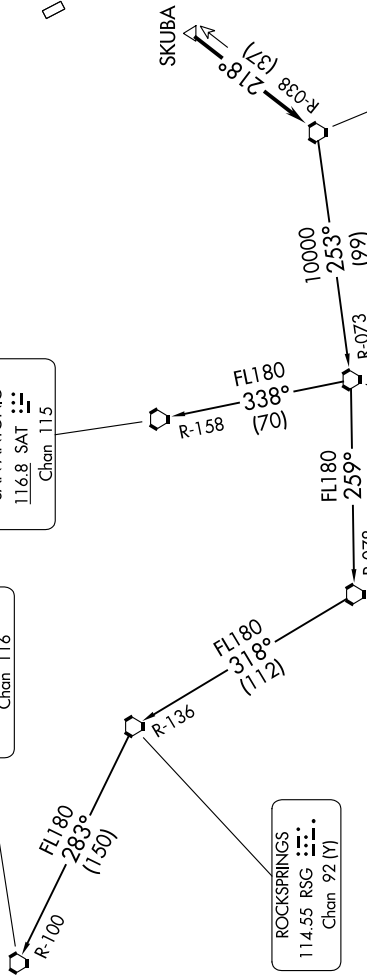

PALACIOS THREE DEPARTURE

TOP ALTITUDE:
ASSIGNED BY ATC

RADAR and DME required.

TAKEOFF MINIMUMS
Rwys 15, 33: Standard

CINC DEL
121.15
CTAF
123.05
HOUSTON DEP CON
123.8 257.7

FORT STOCKTON
116.9 FST
Chan 116

SAN ANTONIO
116.8 SAT
Chan 115

ROCKSPRINGS
114.55 RSG
Chan 92 (Y)

COTUILA
115.8 COT
Chan 105

THREE RIVERS
111.4 THX
Chan 51

PALACIOS
117.3 PSX
Chan 120

(CONTINUED ON FOLLOWING PAGE)

NOTE: Chart not to scale.

PALACIOS THREE DEPARTURE