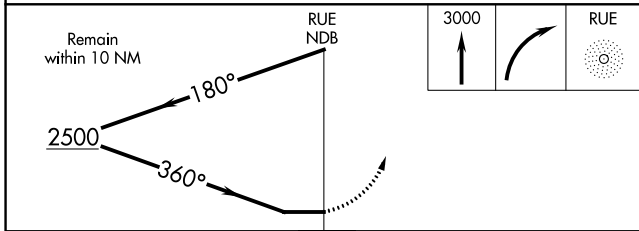

NDB RUE 379	APP CRS 360°	Rwy Idg TDZE Apt Elev N/A N/A 409
-----------------------	------------------------	---

NDB-A

RUSSELLVILLE RGNL (RUE)

	MISSED APPROACH: Climb to 3000 then right turn direct RUE NDB and hold.
--	---

ASOS 132.475	MEMPHIS CENTER 128.475 377.15	UNICOM 122.7 (CTAF)
------------------------	---	-------------------------------

CATEGORY	A	B	C	D
CIRCLING	1 240-1¼	831 (900-1¼)	1 340-2¾ 931 (1000-2¾)	1400-3 991 (1000-3)