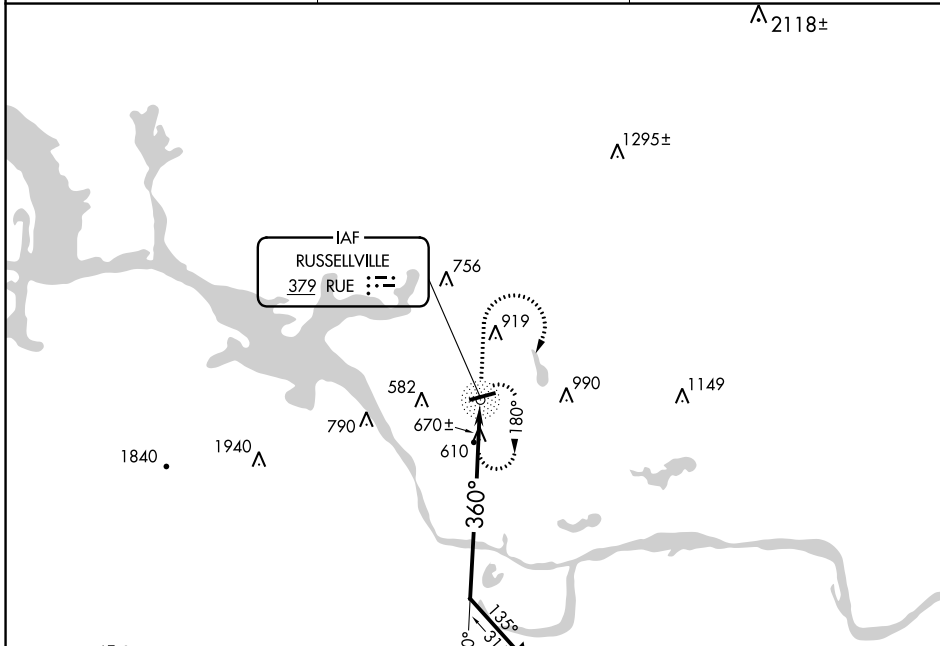

NDB RUE 379	APP CRS 360°	Rwy Idg TDZE Apt Elev N/A N/A 409
-----------------------	------------------------	---

NDB-A

RUSSELLVILLE RGNL (RUE)

	MISSED APPROACH: Climb to 3000 then right turn direct RUE NDB and hold.
--	---

ASOS 132.475	MEMPHIS CENTER 128.475 377.15	UNICOM 122.7 (CTAF)
------------------------	---	-------------------------------

CATEGORY	A	B	C	D
CIRCLING	1 240-1¼	831 (900-1¼)	1 340-2¾ 931 (1000-2¾)	1400-3 991 (1000-3)

SC-1, 26 DEC 2024 to 23 JAN 2025

SC-1, 26 DEC 2024 to 23 JAN 2025