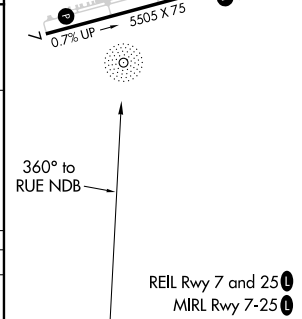

NDB RUE 379	APP CRS 360°	Rwy Idg TDZE Apt Elev N/A N/A 409
-----------------------	------------------------	---

NDB-A

RUSSELLVILLE RGNL (RUE)

	MISSED APPROACH: Climb to 3000 then right turn direct RUE NDB and hold.
--	---

ASOS 132.475	MEMPHIS CENTER 128.475 377.15	UNICOM 122.7 (CTAF)
------------------------	---	-------------------------------

CATEGORY	A	B	C	D
CIRCLING	1 240-1¼	831 (900-1¼)	1 340-2¾ 931 (1000-2¾)	1400-3 991 (1000-3)