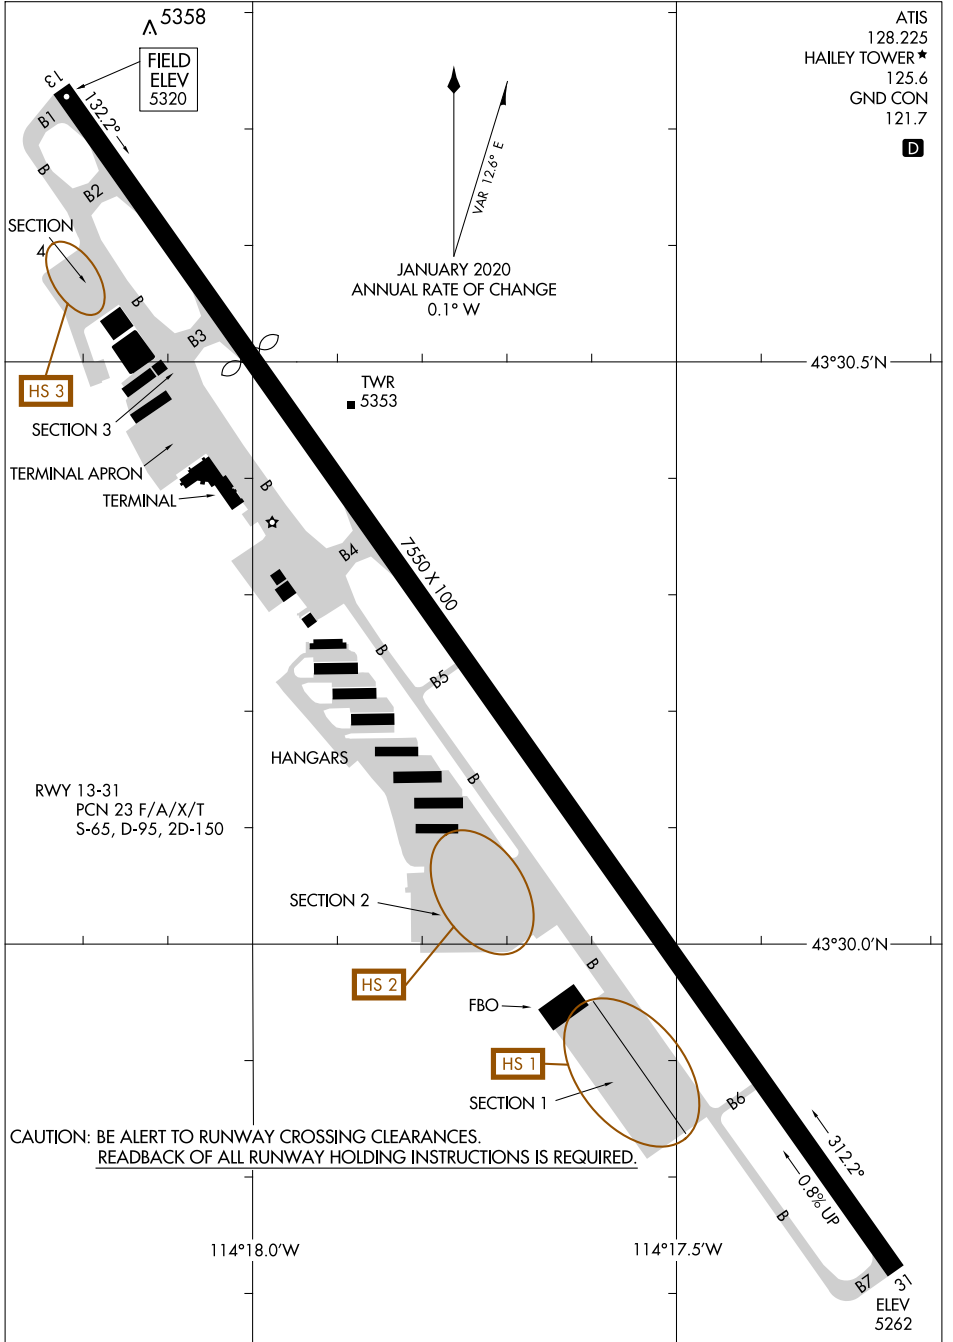

21112

AIRPORT DIAGRAM

AL-6239 (FAA)

FRIEDMAN MEML (SUN)

HAILEY, IDAHO

ATIS 128.225
 HAILEY TOWER * 125.6
 GND CON 121.7
D

NW-1, 26 DEC 2024 to 23 JAN 2025

NW-1, 26 DEC 2024 to 23 JAN 2025

AIRPORT DIAGRAM

21112

HAILEY, IDAHO

FRIEDMAN MEML (SUN)