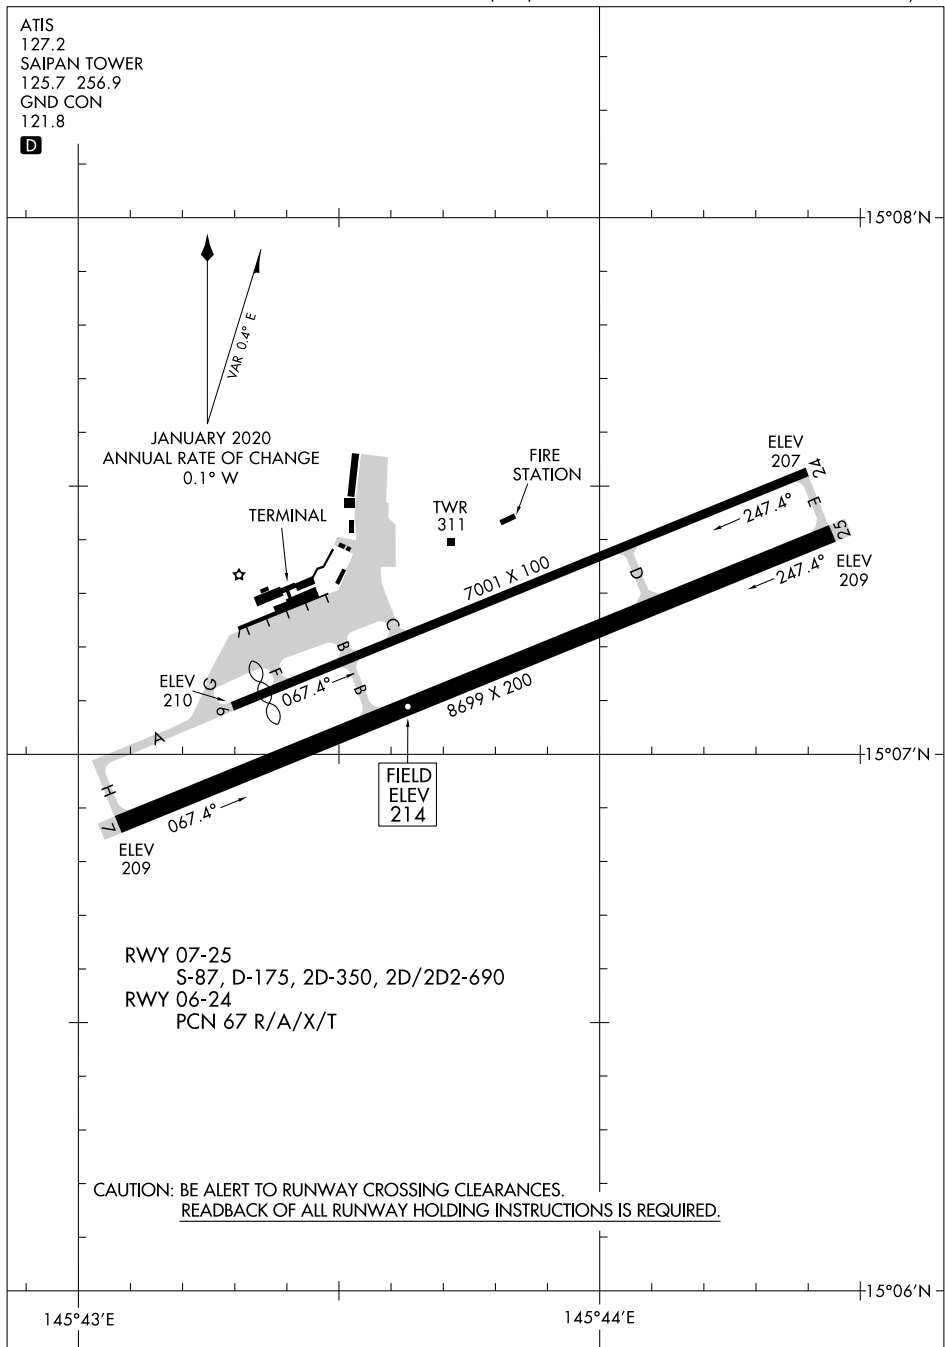

AIRPORT DIAGRAM

FRANCISCO C ADA/SAIPAN INTL (GSN)(PGSN)
AL-6293 (FAA)
SAIPAN ISLAND, CQ

ATIS
127.2
SAIPAN TOWER
125.7 256.9
GND CON
121.8

D

PAC: 26 DEC 2024 to 20 FEB 2025

PAC: 26 DEC 2024 to 20 FEB 2025

RWY 07-25
S-87, D-175, 2D-350, 2D/2D2-690
RWY 06-24
PCN 67 R/A/X/T

CAUTION: BE ALERT TO RUNWAY CROSSING CLEARANCES.
READBACK OF ALL RUNWAY HOLDING INSTRUCTIONS IS REQUIRED.

AIRPORT DIAGRAM

FRANCISCO C ADA/SAIPAN INTL (GSN)(PGSN)
SAIPAN ISLAND, CQ