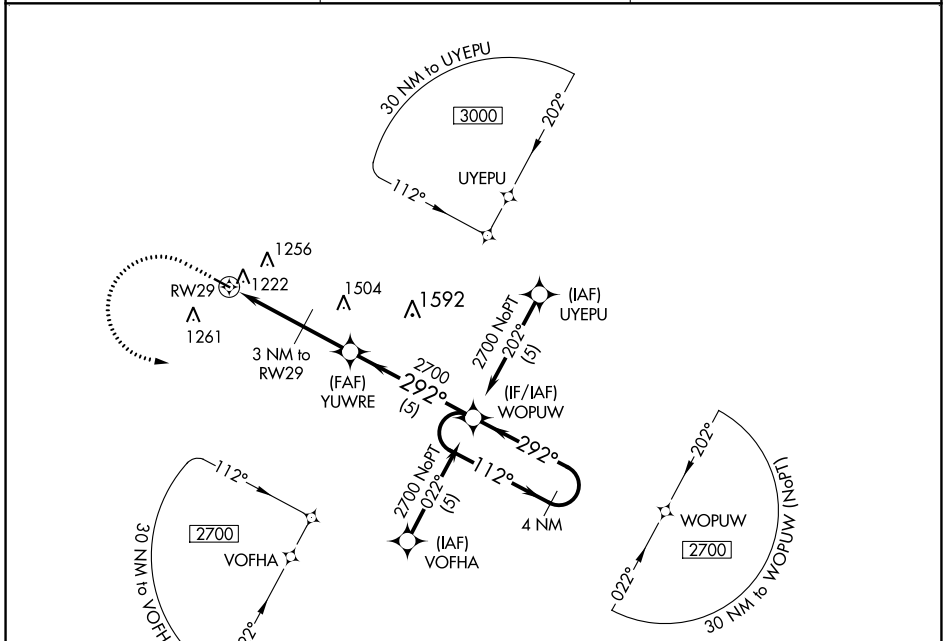

APP CRS 292°	Rwy Idg 3498
	TDZE 1076
	Apt Elev 1076

RNAV (GPS) RWY 29

OLIVIA RGNL (OVL)

RNP APCH - GPS.	MISSED APPROACH: Climb to 2000 then climbing left turn to 2700 direct WOPUW WP and hold.
▼ ▲ NA	

AWOS-3 119.275	MINNEAPOLIS CENTER 127.1 290.2	UNICOM 122.8 (CTAF) 0
--------------------------	--	---------------------------------

NC-1, 26 DEC 2024 to 23 JAN 2025

NC-1, 26 DEC 2024 to 23 JAN 2025

ELEV 1076	TDZE 1076
-----------	-----------

CATEGORY	A	B	C	D
LNNAV MDA	1580-1 504 (600-1)		1580-1½ 504 (600-1½)	
CIRCLING	1620-1 544 (600-1)		1720-1¾ 644 (700-1¾)	1720-2 644 (700-2)