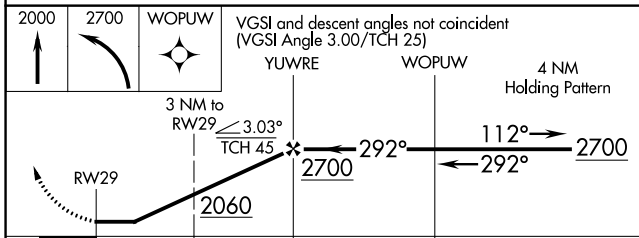

APP CRS 292°	Rwy Idg 3498
	TDZE 1076
	Apt Elev 1076

RNAV (GPS) RWY 29

OLIVIA RGNL (OVL)

RNP APCH - GPS.	MISSED APPROACH: Climb to 2000 then climbing left turn to 2700 direct WOPUW WP and hold.
▼ ▲ NA	

AWOS-3 119.275	MINNEAPOLIS CENTER 127.1 290.2	UNICOM 122.8 (CTAF) 0
--------------------------	--	---------------------------------

NC-1, 26 DEC 2024 to 23 JAN 2025

NC-1, 26 DEC 2024 to 23 JAN 2025

ELEV 1076	TDZE 1076
-----------	-----------

CATEGORY	A	B	C	D
LNNAV MDA	1580-1 504 (600-1)		1580-1½ 504 (600-1½)	
CIRCLING	1620-1 544 (600-1)		1720-1¾ 644 (700-1¾)	1720-2 644 (700-2)