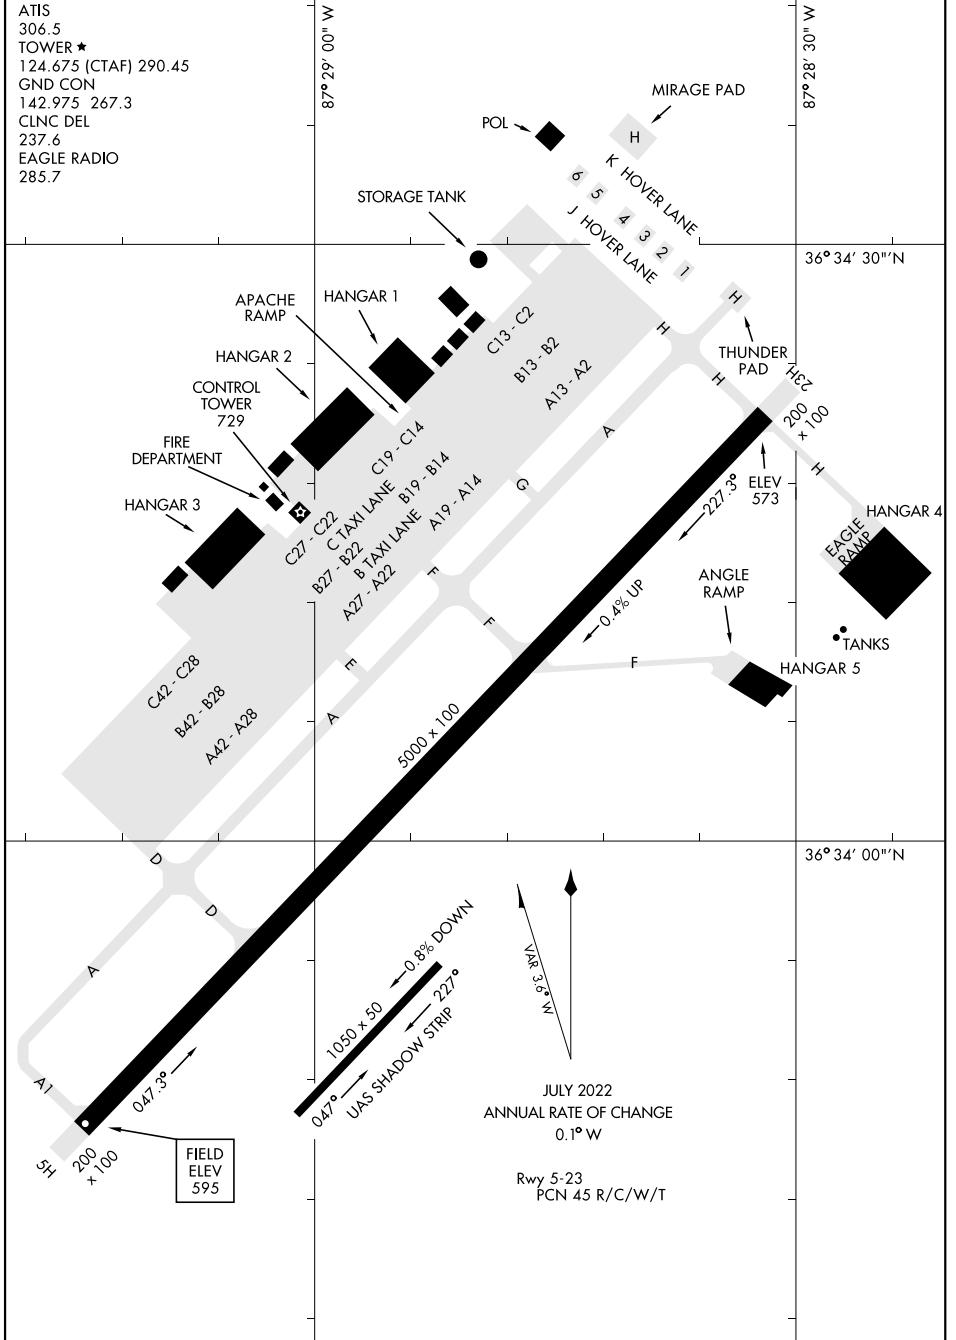

AIRPORT DIAGRAM

AL-6373 [USA]

SABRE AAF (FORT CAMPBELL) (KEOD)

CLARKSVILLE, TENNESSEE

ATIS
 306.5
 TOWER ★
 124.675 (CTAF) 290.45
 GND CON
 142.975 267.3
 CLNC DEL
 237.6
 EAGLE RADIO
 285.7

SE-1, 26 DEC 2024 to 23 JAN 2025

SE-1, 26 DEC 2024 to 23 JAN 2025

AIRPORT DIAGRAM

CLARKSVILLE, TENNESSEE
SABRE AAF (FORT CAMPBELL) (KEOD)