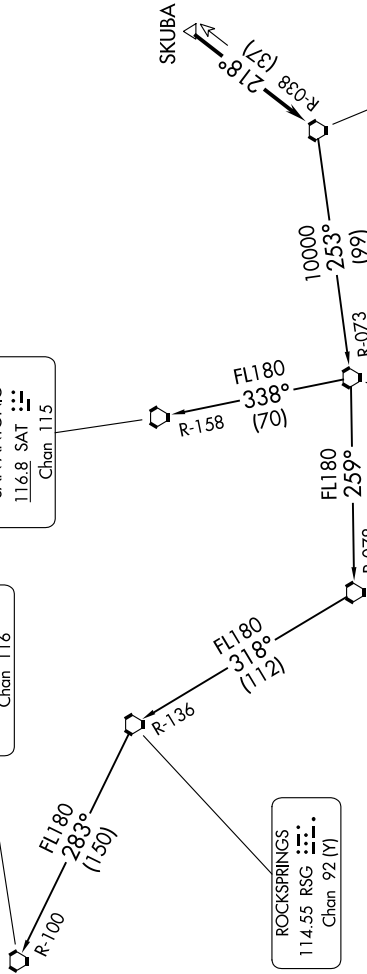

PALACIOS THREE DEPARTURE

**TOP ALTITUDE:
ASSIGNED BY ATC**

RADAR and DME required.

TAKEOFF MINIMUMS
Rwys 17, 35: NA - Environmental.
Rwys 12, 30: Standard.

CINC DEL
121.15
CTAF
122.9
HOUSTON DEP CON
134.45 284.0

FORT STOCKTON
116.9 FST
Chan 116

SAN ANTONIO
116.8 SAT
Chan 115

ROCKSPRINGS
114.55 RSG
Chan 92 (Y)

COTUILA
115.8 COT
Chan 105

THREE RIVERS
111.4 TRX
Chan 51

PALACIOS
117.3 PSX
Chan 120

(CONTINUED ON FOLLOWING PAGE)

NOTE: Chart not to scale.

PALACIOS THREE DEPARTURE