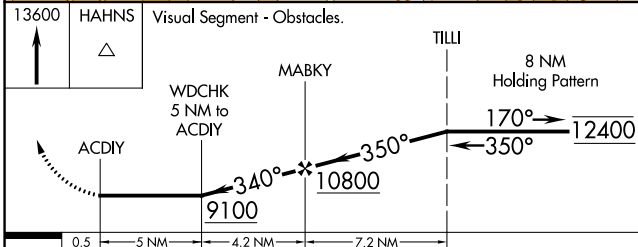

APP CRS	Rwy Idg	3852
340°	TDZE	6881
	Apt Elev	6882

RNAV (GPS) Z RWY 32

STEAMBOAT SPRINGS/BOB ADAMS FLD (SBS)

RNP APCH - GPS.

⚠ Circling NA northeast of Rwy 14-32. Rwy 32 helicopter visibility reduction below 1 SM NA. Rwy 32 Straight-in minimums NA at night. Circling Rwy 32 NA at night.

⚠ -26°C

MISSED APPROACH: Climb to 13600 direct HAHNS and hold, continue climb-in-hold to 13600.

AWOS-3 118.325	DENVER CENTER 120.475 235.975	UNICOM 122.8 (CTAF)
--------------------------	---	-------------------------------

CATEGORY	A	B	C	D
LNVA MDA	9100-1¼ 2219 (2300-1¼)	9100-1½ 2219 (2300-1½)		NA
C CIRCLING	9100-1¼ 2218 (2300-1¼)	9100-1½ 2218 (2300-1½)		NA

SW-1, 26 DEC 2024 to 23 JAN 2025

SW-1, 26 DEC 2024 to 23 JAN 2025