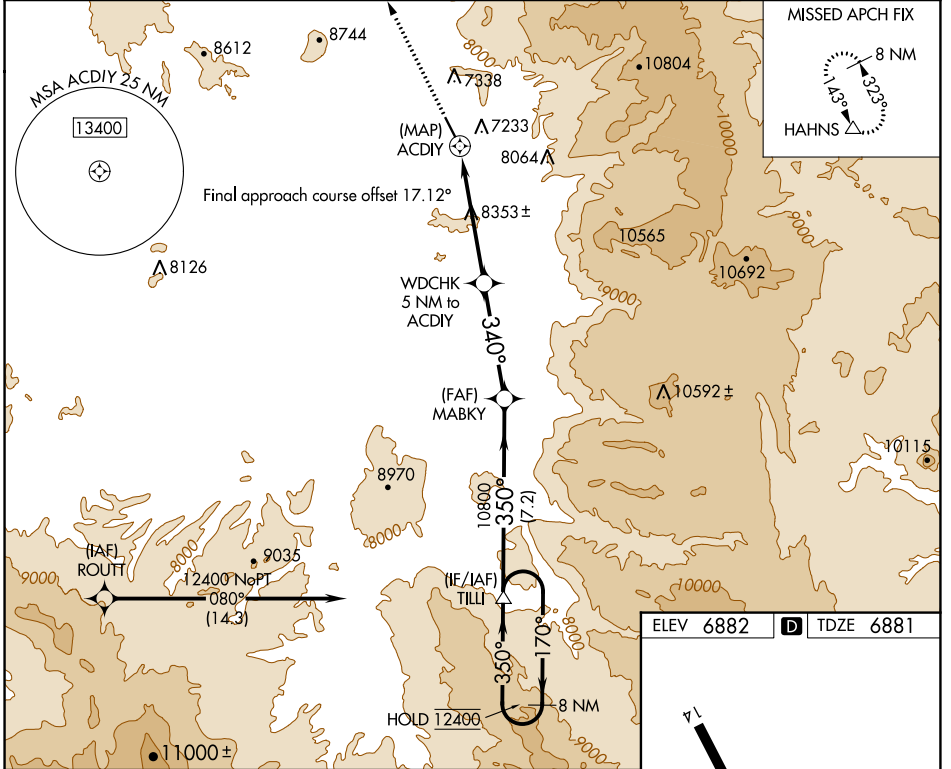

APP CRS	Rwy Idg	3852
340°	TDZE	6881
	Apt Elev	6882

RNAV (GPS) Z RWY 32

STEAMBOAT SPRINGS/BOB ADAMS FLD (SBS)

RNP APCH - GPS.

⚠ Circling NA northeast of Rwy 14-32. Rwy 32 helicopter visibility reduction below 1 SM NA. Rwy 32 Straight-in minimums NA at night. Circling Rwy 32 NA at night.

⚠ -26°C

MISSED APPROACH: Climb to 13600 direct HAHNS and hold, continue climb-in-hold to 13600.

AWOS-3 118.325	DENVER CENTER 120.475 235.975	UNICOM 122.8 (CTAF)
--------------------------	---	-------------------------------

CATEGORY	A	B	C	D
LNVA MDA	9100-1¼ 2219 (2300-1¼)	9100-1½ 2219 (2300-1½)		NA
C CIRCLING	9100-1¼ 2218 (2300-1¼)	9100-1½ 2218 (2300-1½)		NA

SW-1, 26 DEC 2024 to 23 JAN 2025

SW-1, 26 DEC 2024 to 23 JAN 2025