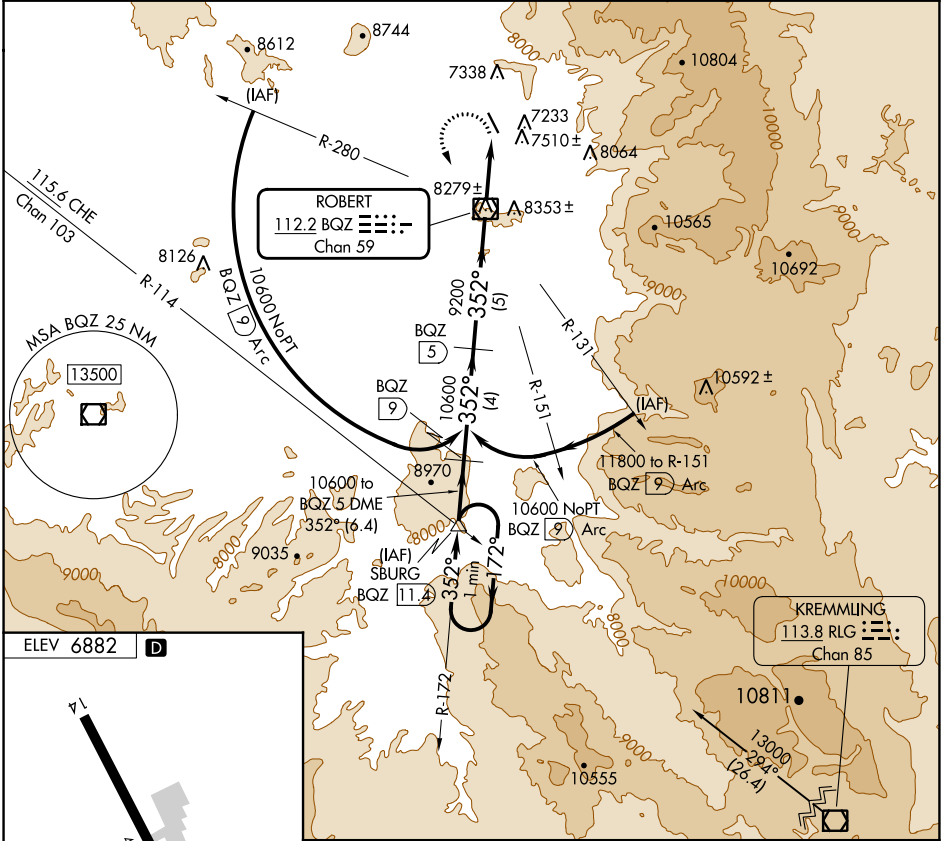

VOR/DME BQZ 112.2 Chan 59	APP CRS 352°	Rwy Idg TDZE Apt Elev 6882	N/A N/A 6882
---	------------------------	--	--------------------

VOR/DME-C

STEAMBOAT SPRINGS/BOB ADAMS FLD (SBS)

⚠ When local altimeter setting not received, use Yampa Valley altimeter setting and increase all MDA 80 feet. Procedure NA at night. Circling NA northeast of Rwy 14-32.

MISSED APPROACH: Climbing left turn to 12100 direct BQZ VOR/DME then on BQZ VOR/DME R-172 to SBURG INT/BQZ 11.4 DME and hold.

AWOS-3 118.325	DENVER CENTER 120.475 235.975	UNICOM 122.8 (CTAF)
--------------------------	---	-------------------------------

CATEGORY	A	B	C	D
CIRCLING	8140-1¼ 1258 (1300-1¼)	8140-1½ 1258 (1300-1½)	NA	NA

SW-1, 26 DEC 2024 to 23 JAN 2025

SW-1, 26 DEC 2024 to 23 JAN 2025