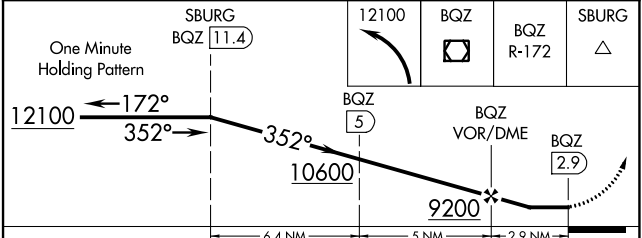

VOR/DME BQZ 112.2 Chan 59	APP CRS 352°	Rwy Idg TDZE Apt Elev 6882	N/A N/A 6882
---	------------------------	--	--------------------

VOR/DME-C

STEAMBOAT SPRINGS/BOB ADAMS FLD (SBS)

⚠ When local altimeter setting not received, use Yampa Valley altimeter setting and increase all MDA 80 feet. Procedure NA at night. Circling NA northeast of Rwy 14-32.

MISSED APPROACH: Climbing left turn to 12100 direct BQZ VOR/DME then on BQZ VOR/DME R-172 to SBURG INT/BQZ 11.4 DME and hold.

AWOS-3 118.325	DENVER CENTER 120.475 235.975	UNICOM 122.8 (CTAF)
--------------------------	---	-------------------------------

CATEGORY	A	B	C	D
CIRCLING	8140-1¼ 1258 (1300-1¼)	8140-1½ 1258 (1300-1½)	NA	NA

SW-1, 26 DEC 2024 to 23 JAN 2025

SW-1, 26 DEC 2024 to 23 JAN 2025