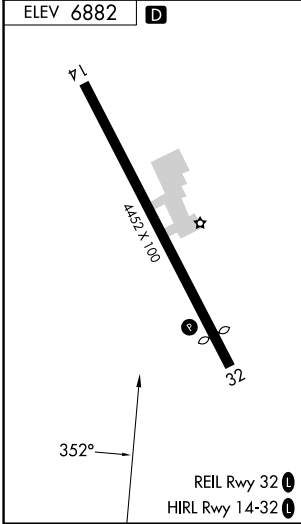

VOR/DME BQZ 112.2 Chan 59	APP CRS 352°	Rwy Idg TDZE Apt Elev 6882	N/A N/A 6882
---	------------------------	--	--------------------

VOR/DME-C

STEAMBOAT SPRINGS/BOB ADAMS FLD (SBS)

⚠ When local altimeter setting not received, use Yampa Valley altimeter setting and increase all MDA 80 feet. Procedure NA at night. Circling NA northeast of Rwy 14-32.

MISSED APPROACH: Climbing left turn to 12100 direct BQZ VOR/DME then on BQZ VOR/DME R-172 to SBURG INT/BQZ 11.4 DME and hold.

AWOS-3 118.325	DENVER CENTER 120.475 235.975	UNICOM 122.8 (CTAF)
--------------------------	---	-------------------------------

CATEGORY	A	B	C	D
CIRCLING	8140-1¼ 1258 (1300-1¼)	8140-1½ 1258 (1300-1½)	NA	NA

SW-1, 26 DEC 2024 to 23 JAN 2025

SW-1, 26 DEC 2024 to 23 JAN 2025