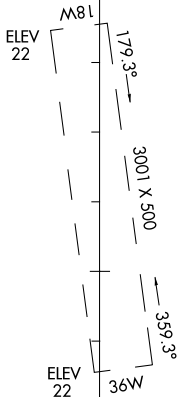

# AIRPORT DIAGRAM

AL-6440 (FAA)

FLAGLER EXEC (FIN)  
PALM COAST, FLORIDA

ATIS  
 128.325  
 FLAGLER TOWER ★  
 118.95  
 GND CON  
 121.75  
 CLNC DEL  
 121.75

JANUARY 2020  
 ANNUAL RATE OF CHANGE  
 0.1° W

RWY 06-24  
 PCN 19 F/B/Y/T  
 S-60  
 RWY 11-29  
 PCN 27 F/A/X/T  
 S-60

CAUTION: BE ALERT TO RUNWAY CROSSING CLEARANCES.  
READBACK OF ALL RUNWAY HOLDING INSTRUCTIONS IS REQUIRED.

SE-3, 26 DEC 2024 to 23 JAN 2025