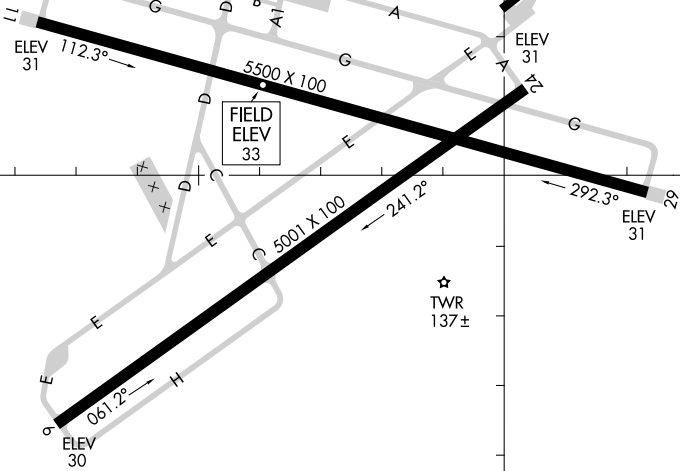

# AIRPORT DIAGRAM

AL-6440 (FAA)

FLAGLER EXEC (FIN)  
PALM COAST, FLORIDA

ATIS  
 128.325  
 FLAGLER TOWER ★  
 118.95  
 GND CON  
 121.75  
 CLNC DEL  
 121.75

JANUARY 2020  
 ANNUAL RATE OF CHANGE  
 0.1° W

RWY 06-24  
 PCN 19 F/B/Y/T  
 S-60  
 RWY 11-29  
 PCN 27 F/A/X/T  
 S-60

CAUTION: BE ALERT TO RUNWAY CROSSING CLEARANCES.  
READBACK OF ALL RUNWAY HOLDING INSTRUCTIONS IS REQUIRED.

SE-3, 26 DEC 2024 to 23 JAN 2025

SE-3, 26 DEC 2024 to 23 JAN 2025

# AIRPORT DIAGRAM

PALM COAST, FLORIDA  
FLAGLER EXEC (FIN)