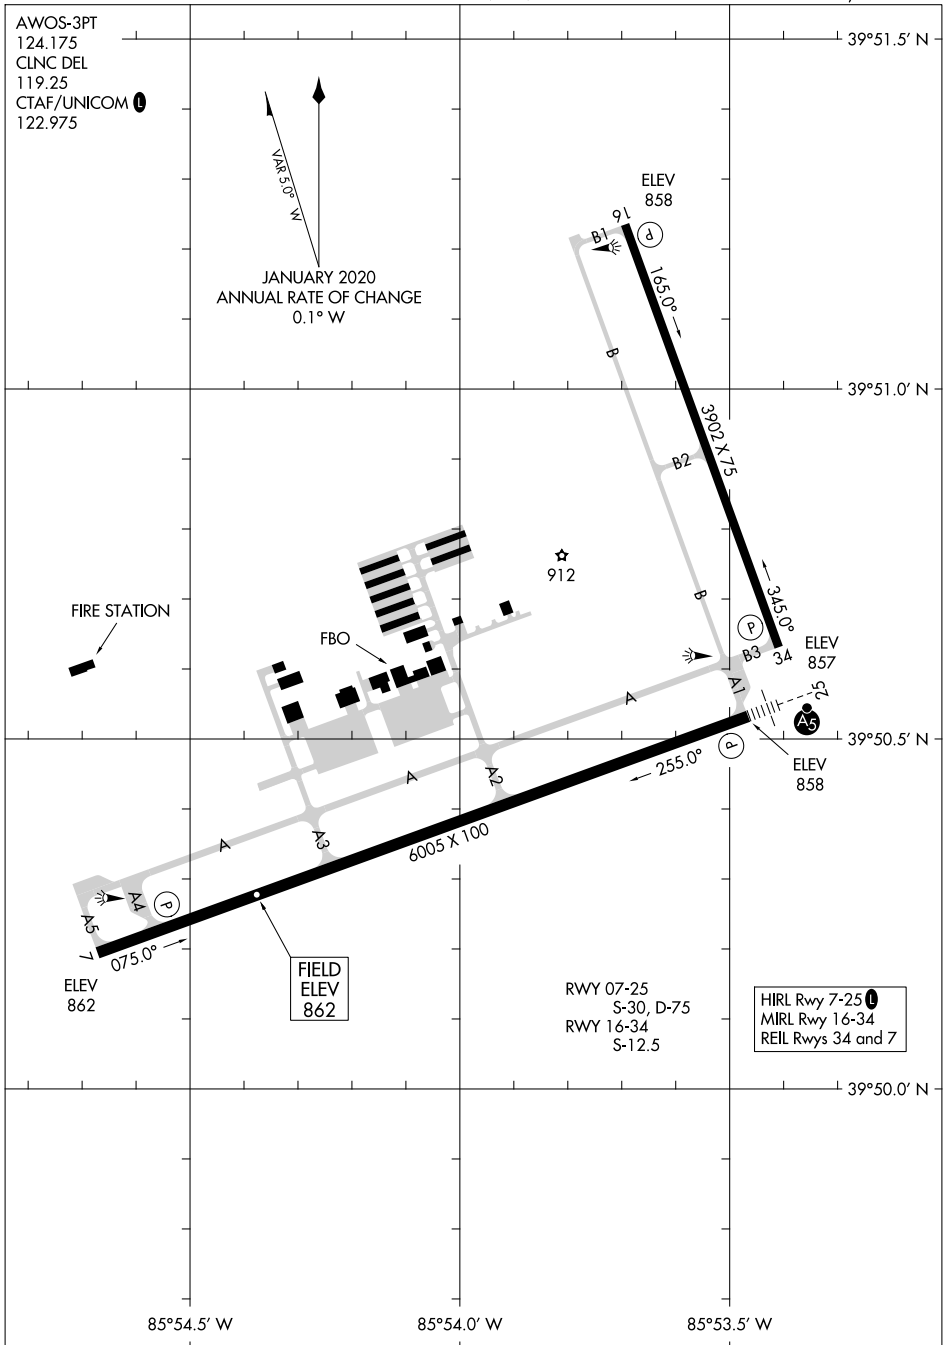

24081

AIRPORT DIAGRAM

AL-6452 (FAA)

INDIANAPOLIS RGNL (MQJ)
INDIANAPOLIS, INDIANA

AWOS-3PT
124.175
CLNC DEL
119.25
CTAF/UNICOM 1
122.975

VARS 5.0° N
JANUARY 2020
ANNUAL RATE OF CHANGE
0.1° W

EC-2, 26 DEC 2024 to 23 JAN 2025

EC-2, 26 DEC 2024 to 23 JAN 2025

AIRPORT DIAGRAM

24081

INDIANAPOLIS, INDIANA
INDIANAPOLIS RGNL (MQJ)