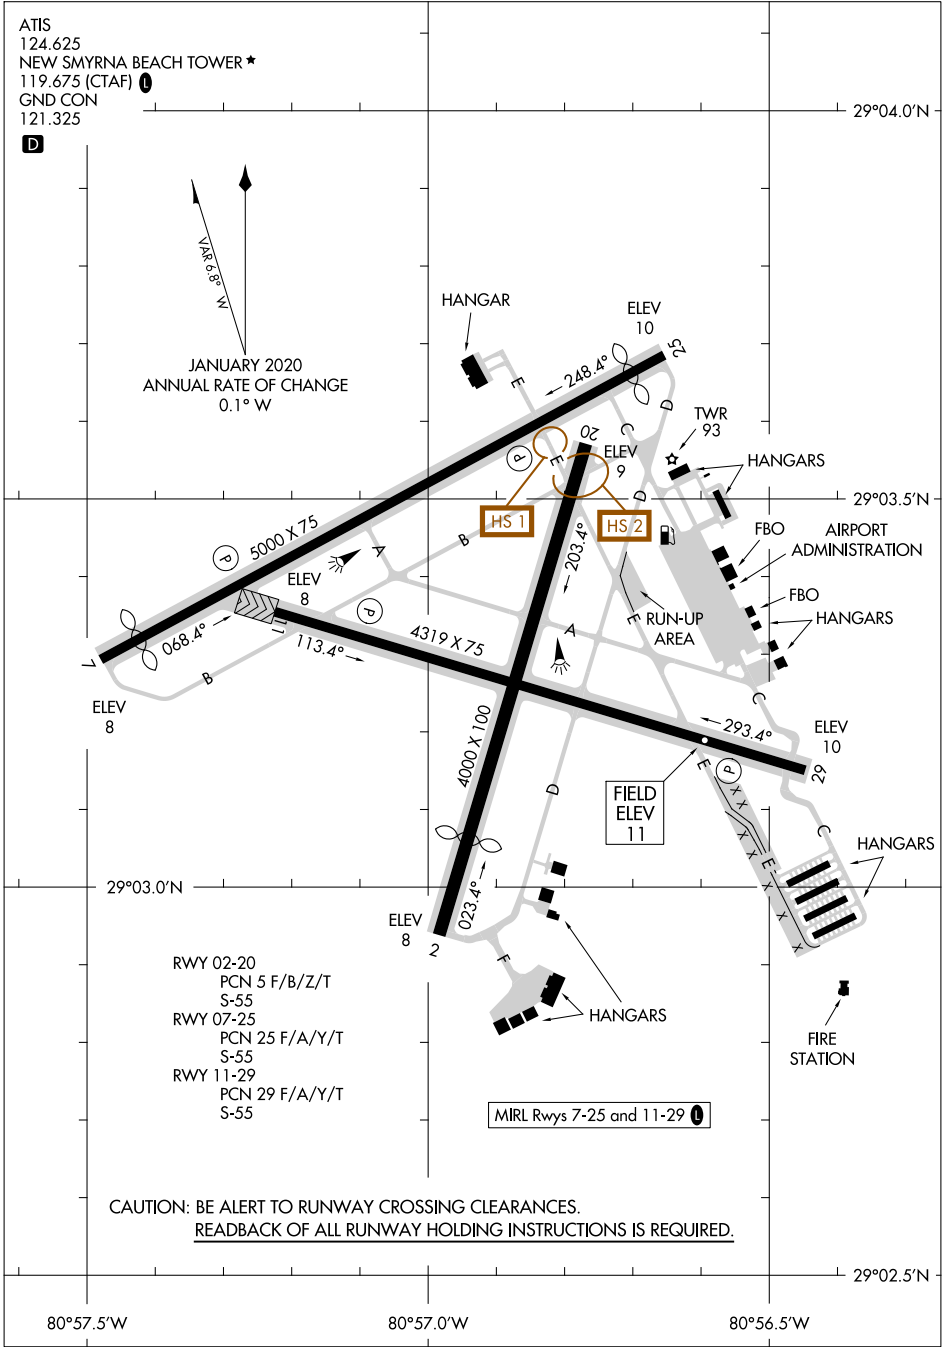

24305

AIRPORT DIAGRAM

AL-6459 (FAA)

NEW SMYRNA BEACH MUNI (EVB)
NEW SMYRNA BEACH, FLORIDA

SE-3, 26 DEC 2024 to 23 JAN 2025

SE-3, 26 DEC 2024 to 23 JAN 2025

AIRPORT DIAGRAM

24305

NEW SMYRNA BEACH, FLORIDA
NEW SMYRNA BEACH MUNI (EVB)