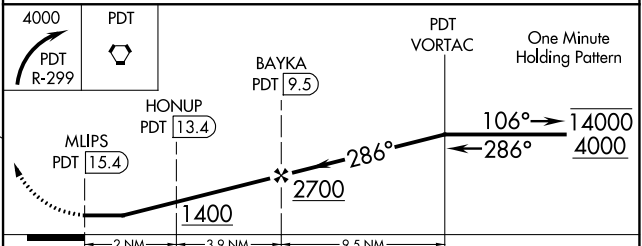

VORTAC PDT 114.7 Chan 94	APP CRS 286°	Rwy Idg TDZE Apt Elev N/A N/A 644

VOR-A
HERMISTON MUNI (H.R.I)

DME required.

▲ Circling Rwy 5 NA at night.

MISSED APPROACH: Climbing right turn to 4000 on PDT VORTAC R-299 to PDT VORTAC and hold.

ASOS 135.225	SPOKANE APP CON * 133.15 379.15	UNICOM 122.8 (CTAF) 0

CATEGORY	A	B	C	D
C CIRCLING	1140-1 496 (500-1)			1260-2 616 (700-2)

NW-1, 26 DEC 2024 to 23 JAN 2025

NW-1, 26 DEC 2024 to 23 JAN 2025