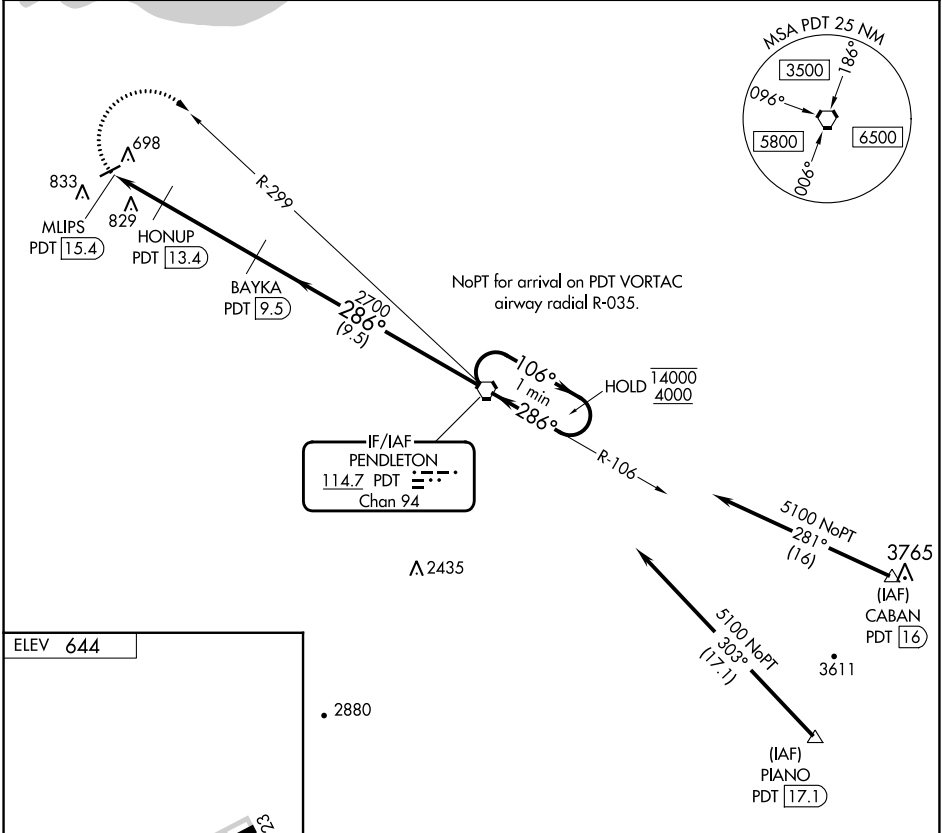

VORTAC PDT 114.7 Chan 94	APP CRS 286°	Rwy Idg TDZE Apt Elev N/A N/A 644
--	------------------------	---

VOR-A
HERMISTON MUNI (H.R.I)

DME required.

▲ Circling Rwy 5 NA at night.

MISSED APPROACH: Climbing right turn to 4000 on PDT VORTAC R-299 to PDT VORTAC and hold.

ASOS 135.225	SPOKANE APP CON * 133.15 379.15	UNICOM 122.8 (CTAF) 0
------------------------	---	---------------------------------

CATEGORY	A	B	C	D
C CIRCLING	1140-1 496 (500-1)			1260-2 616 (700-2)

NW-1, 26 DEC 2024 to 23 JAN 2025

NW-1, 26 DEC 2024 to 23 JAN 2025