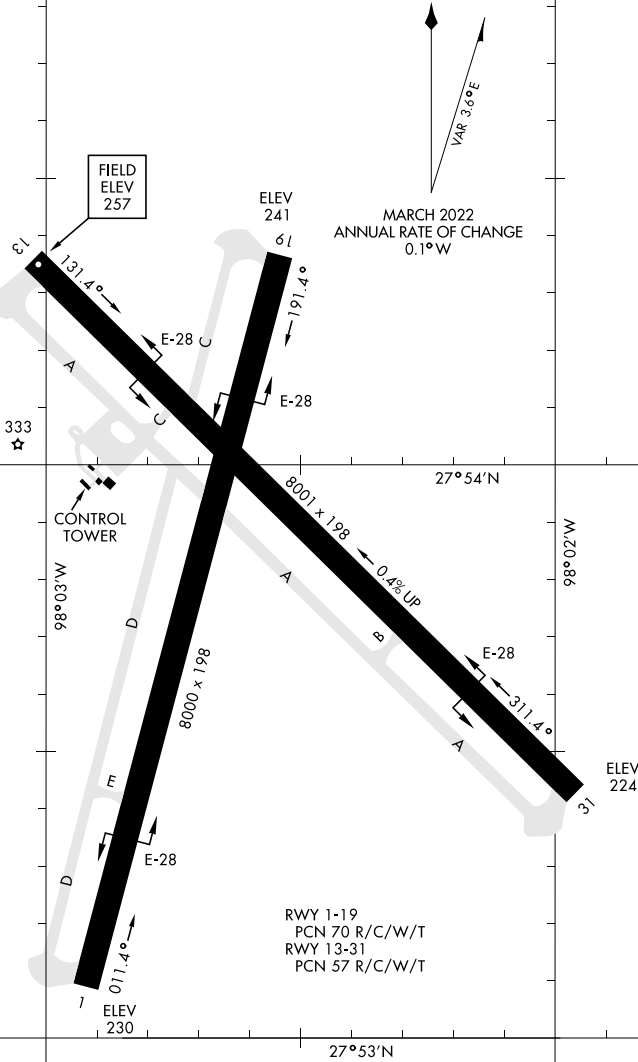

# AIRPORT DIAGRAM

AL-6553 [USN]

ORANGE GROVE HALF (KNOG)

ORANGE GROVE, TEXAS

ATIS ★ 254.35  
 TOWER ★  
 128.4 281.425  
 GND CON  
 229.4

SC-3, 26 DEC 2024 to 23 JAN 2025

SC-3, 26 DEC 2024 to 23 JAN 2025

# AIRPORT DIAGRAM

ORANGE GROVE, TEXAS  
ORANGE GROVE HALF (KNOG)