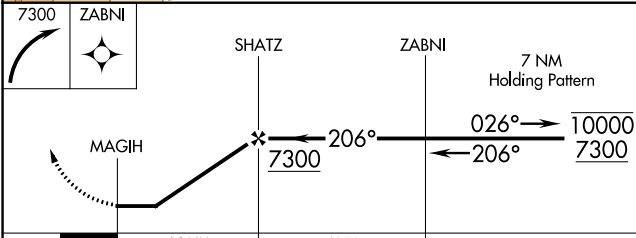

CATEGORY	A	B	C	D
CIRCLING	5700-1 581 (600-1)	5880-1 761 (800-1)	5880-2¼ 761 (800-2¼)	NA

REIL Rwy 16 0
MIRL Rwy 16-34 0