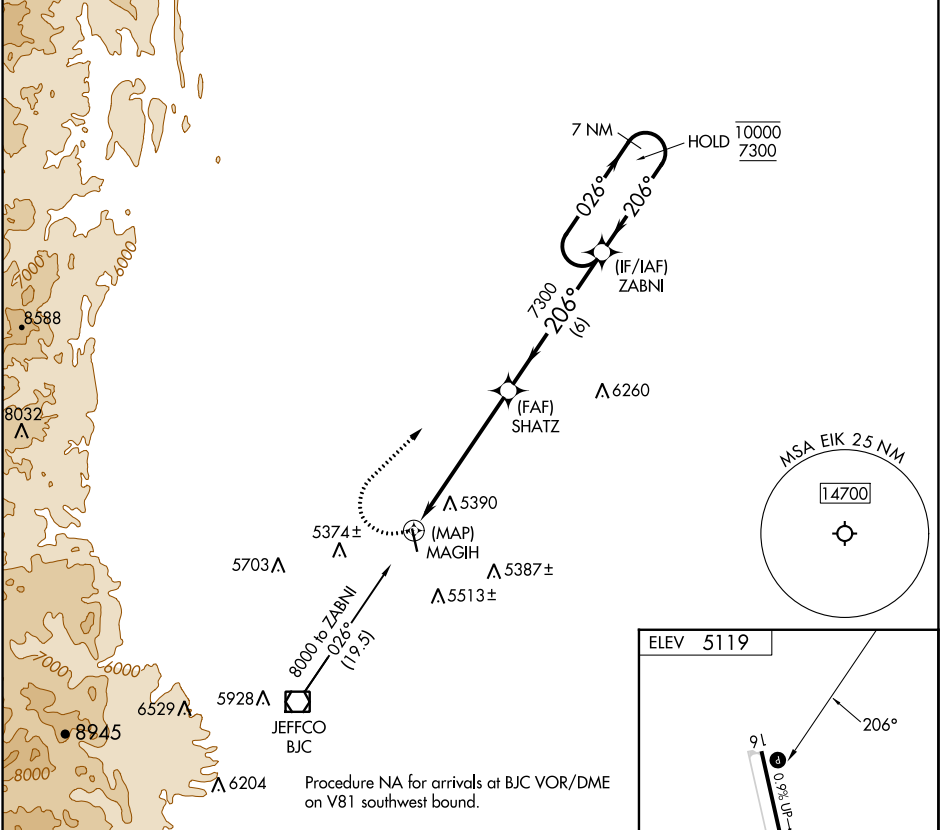

APP CRS	Rwy Idg	N/A
206°	TDZE	N/A
	Apt Elev	5119

RNAV (GPS)-B

ERIE MUNI (EIK)

RNP APCH.	MISSED APPROACH: Climbing right turn to 7300 direct ZABNI and hold.
-----------	---

AWOS-3PT 133.825	DENVER APP CON 125.12 263.02	UNICOM 123.0 (CTAF) 0
----------------------------	--	---------------------------------

SW-1, 26 DEC 2024 to 23 JAN 2025

SW-1, 26 DEC 2024 to 23 JAN 2025

CATEGORY	A	B	C	D
CIRCLING	5700-1 581 (600-1)	5880-1 761 (800-1)	5880-2¼ 761 (800-2¼)	NA

REIL Rwy 16 0
MIRL Rwy 16-34 0