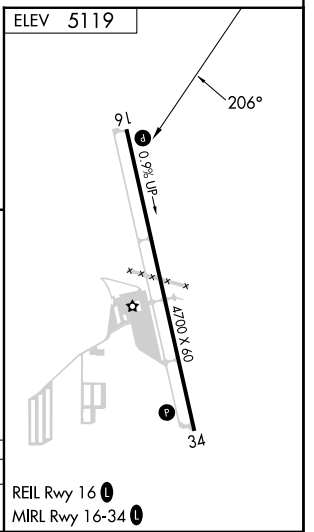

APP CRS	Rwy Idg	N/A
206°	TDZE	N/A
	Apt Elev	5119

RNAV (GPS)-B

ERIE MUNI (EIK)

RNP APCH.	MISSED APPROACH: Climbing right turn to 7300 direct ZABNI and hold.
-----------	---

AWOS-3PT 133.825	DENVER APP CON 125.12 263.02	UNICOM 123.0 (CTAF) 0
----------------------------	--	---------------------------------

SW-1, 26 DEC 2024 to 23 JAN 2025

SW-1, 26 DEC 2024 to 23 JAN 2025

CATEGORY	A	B	C	D
CIRCLING	5700-1 581 (600-1)	5880-1 761 (800-1)	5880-2¼ 761 (800-2¼)	NA

REIL Rwy 16 0
MIRL Rwy 16-34 0