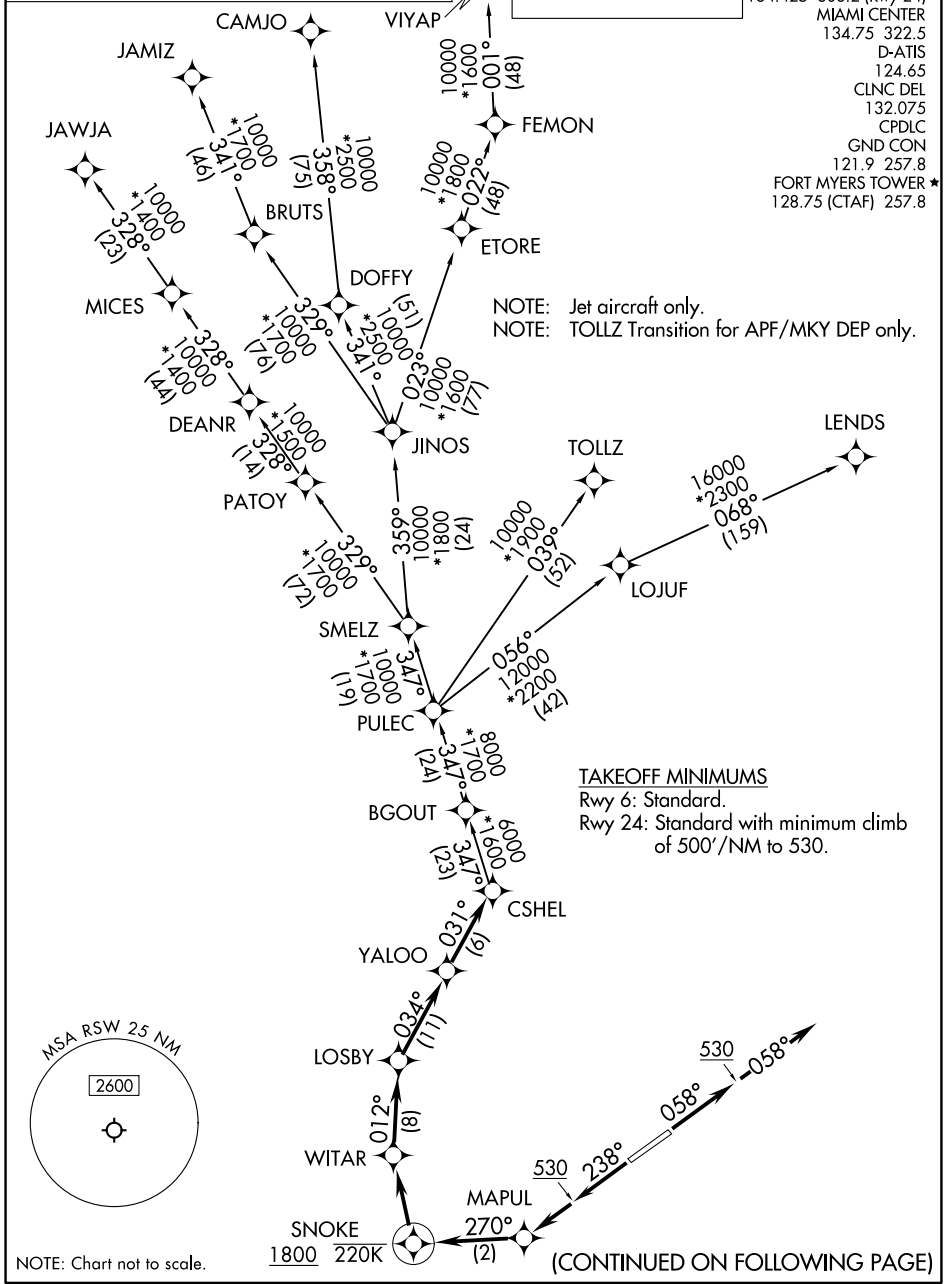

(CSHEL7.CSHEL) 24305

AL-6757 (FAA)

SOUTHWEST FLORIDA INTL (RSW)

CSHEL SEVEN DEPARTURE (RNAV)

FORT MYERS, FLORIDA

RNAV 1 - DME/DME/IRU or GPS.
RADAR required for non-GPS equipped aircraft.

TOP ALTITUDE:
4000

- FORT MYERS DEP CON * 126.8 306.2 (Rwy 6)
- 134.425 306.2 (Rwy 24)
- MIAMI CENTER 134.75 322.5
- D-ATIS 124.65
- CLNC DEL 132.075
- CPDLC
- GND CON 121.9 257.8
- FORT MYERS TOWER * 128.75 (CTAF) 257.8

SE-3, 26 DEC 2024 to 23 JAN 2025

SE-3, 26 DEC 2024 to 23 JAN 2025

NOTE: Chart not to scale.

(CONTINUED ON FOLLOWING PAGE)

CSHEL SEVEN DEPARTURE (RNAV)

FORT MYERS, FLORIDA

(CSHEL7.CSHEL) 31OCT24

SOUTHWEST FLORIDA INTL (RSW)