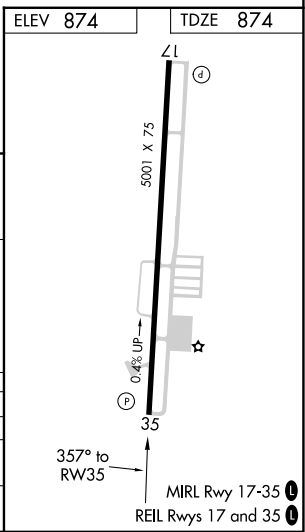

WAAS CH 90207 W35A	APP CRS 357°	Rwy Ldg 5001 TDZE 874 Apt Elev 874

RNAV (GPS) RWY 35

TAHLEQUAH MUNI (TQH)

RNP APCH. ▽ ▲	MISSED APPROACH: Climb to 3000 direct YASXU and hold.	

AWOS-3P 118.425	MEMPHIS CENTER 126.1 269.0	UNICOM 122.8 (CTAF) ①

CATEGORY	A	B	C	D
LPV DA	1124-1		250 (300-1)	NA
RNAV MDA	1400-1	526 (600-1)	1400-1½ 526 (600-1½)	NA
CIRCLING	1520-1	646 (700-1)	1780-2¾ 906 (1000-2¾)	NA

SC-1, 26 DEC 2024 to 23 JAN 2025

SC-1, 26 DEC 2024 to 23 JAN 2025