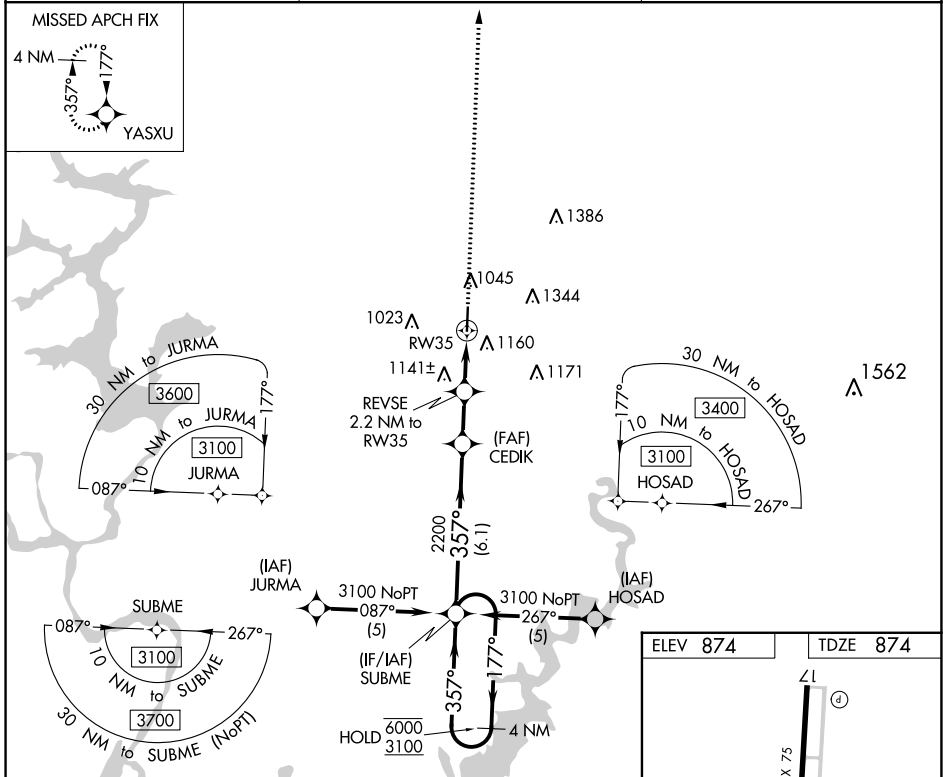

WAAS CH 90207 W35A	APP CRS 357°	Rwy Ldg 5001 TDZE 874 Apt Elev 874
--	------------------------	---

RNAV (GPS) RWY 35

TAHLEQUAH MUNI (TQH)

RNP APCH. ▽ ▲	MISSED APPROACH: Climb to 3000 direct YASXU and hold.	
---------------------	---	--

AWOS-3P 118.425	MEMPHIS CENTER 126.1 269.0	UNICOM 122.8 (CTAF) ①
---------------------------	--------------------------------------	---------------------------------

CATEGORY	A	B	C	D
LPV DA	1124-1		250 (300-1)	NA
RNAV MDA	1400-1	526 (600-1)	1400-1½ 526 (600-1½)	NA
CIRCLING	1520-1	646 (700-1)	1780-2¾ 906 (1000-2¾)	NA

SC-1, 26 DEC 2024 to 23 JAN 2025

SC-1, 26 DEC 2024 to 23 JAN 2025