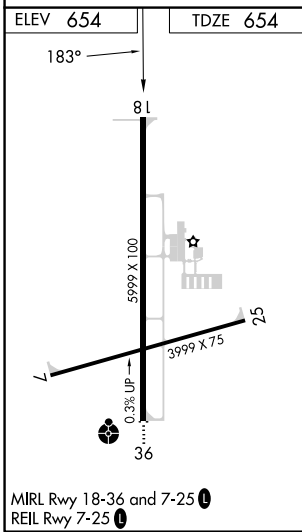

WAAS CH 86937 W18A	APP CRS 183°	Rwy Idg TDZE Apt Elev	5999 654 654

RNAV (GPS) RWY 18

ILLINOIS VALLEY RGNL-WALTER A DUNCAN FLD (VYS)

RNP APCH - GPS.	MISSED APPROACH: Climb to 2500 direct MRKWL and hold.

AWOS-3 120.025	CHICAGO CENTER 123.75 259.1	UNICOM 123.0 (CTAF) 0

CATEGORY	A	B	C	D
LPV DA		939-1	285 (300-1)	
LNAV/VNAV DA		926-1	272 (300-1)	
LNAV MDA		1020-1	366 (400-1)	
☒ CIRCLING	1120-1 466 (500-1)	1240-1 586 (600-1)	1260-1¾ 606 (700-1¾)	1460-2½ 806 (900-2½)

EC-3, 26 DEC 2024 to 23 JAN 2025

EC-3, 26 DEC 2024 to 23 JAN 2025