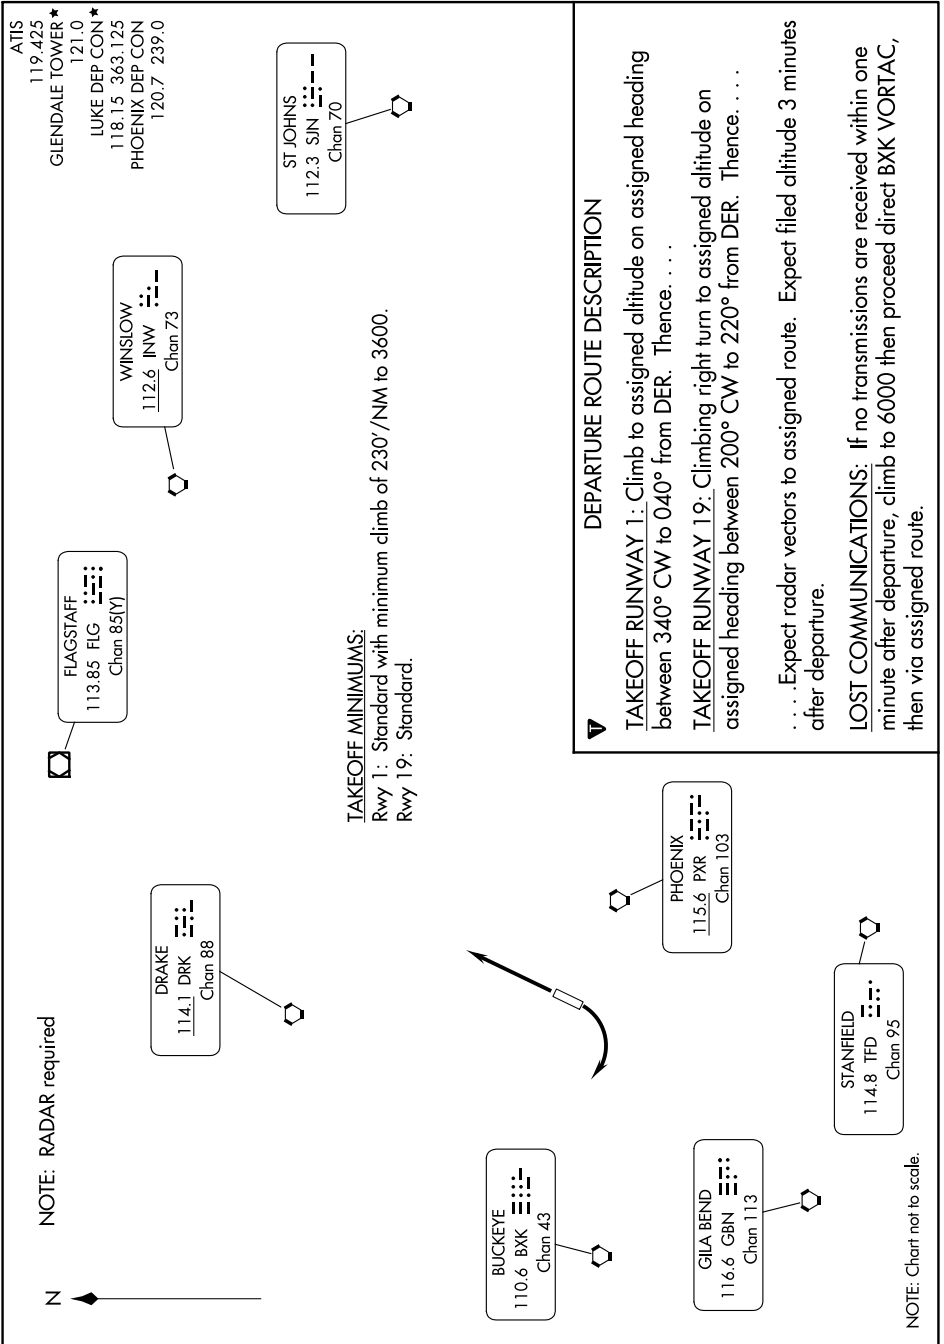

# GLENDALE ONE DEPARTURE

AL-6915 (FAA)

GLENDALE RGNL (GJT)  
GLENDALE, ARIZONA

SW-4, 26 DEC 2024 to 23 JAN 2025

SW-4, 26 DEC 2024 to 23 JAN 2025

# GLENDALE ONE DEPARTURE

GLENDALE, ARIZONA  
GLENDALE RGNL (GJT)