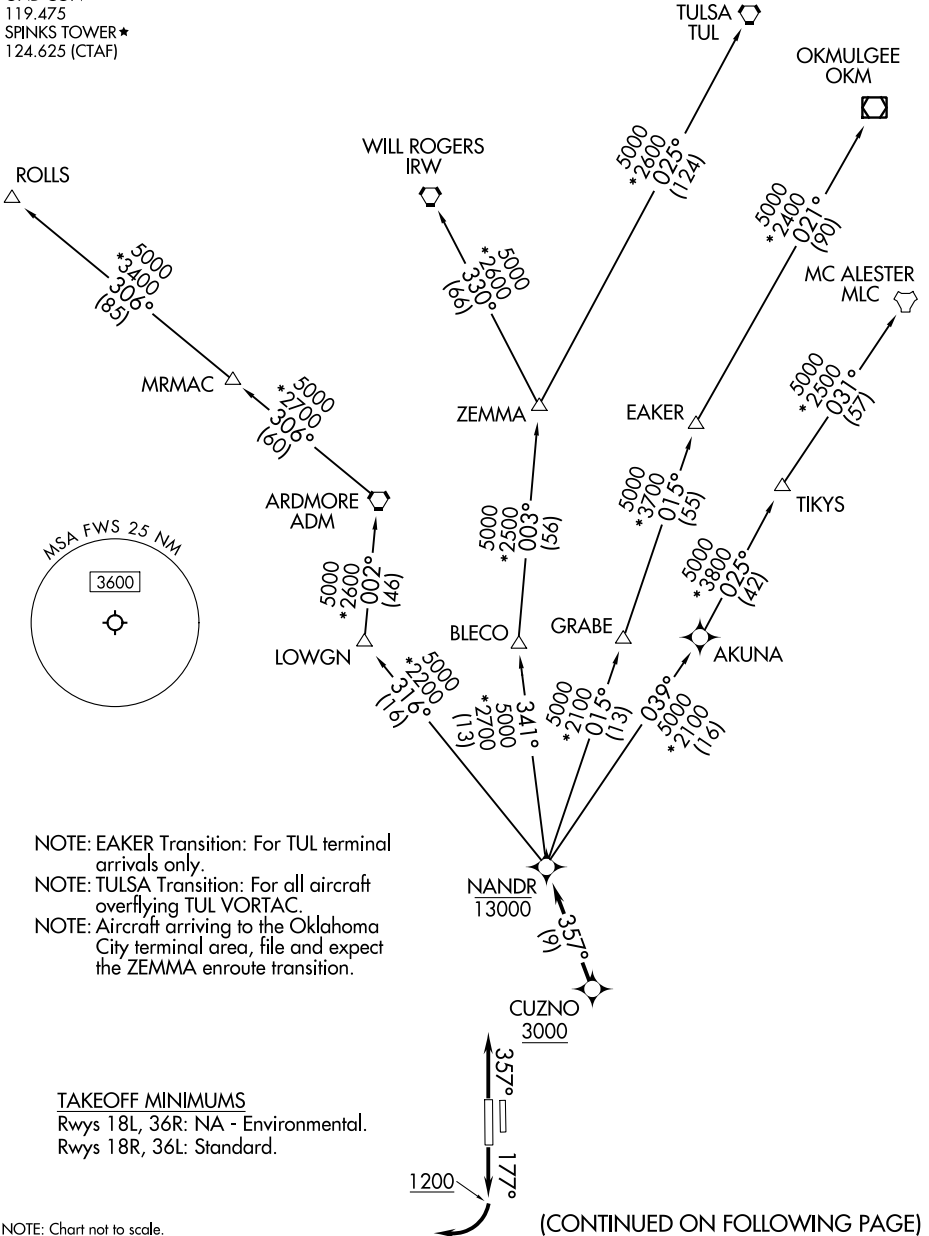

# NANDR TWO DEPARTURE (RNAV)

LONE STAR DEP CON  
135.975 379.9  
ATIS  
120.025  
GND CON  
119.475  
SPINKS TOWER★  
124.625 (CTAF)

RNAV 1 - DME/DME/IRU or GPS.  
RADAR required.

**TOP ALTITUDE:  
ASSIGNED BY ATC**

SC-2, 26 DEC 2024 to 23 JAN 2025

SC-2, 26 DEC 2024 to 23 JAN 2025