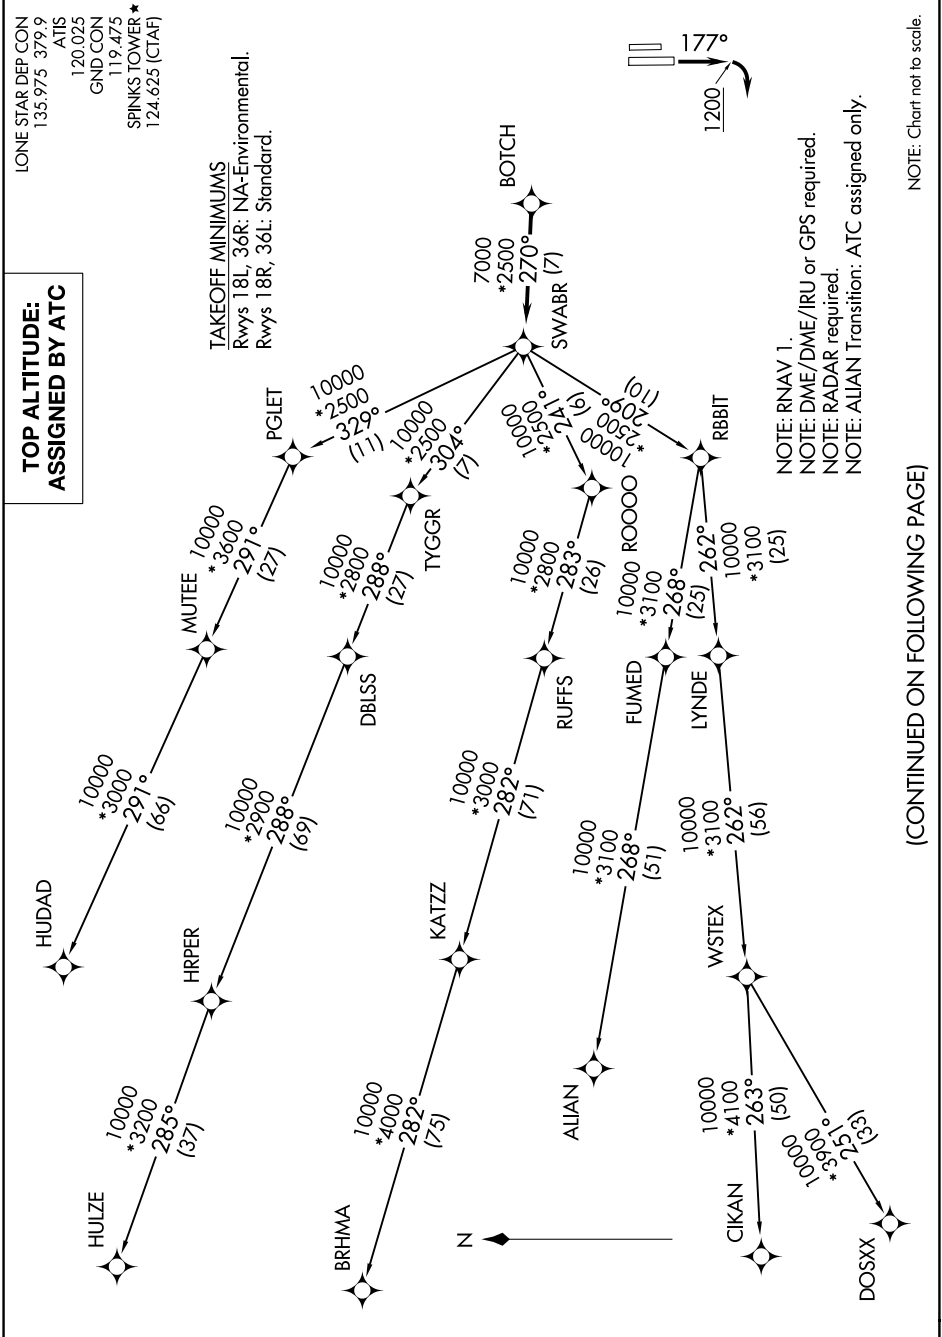

SWABR ONE DEPARTURE (RNAV)

SC-2, 26 DEC 2024 to 23 JAN 2025

SWABR ONE DEPARTURE (RNAV)

(CONTINUED ON FOLLOWING PAGE)

SC-2, 26 DEC 2024 to 23 JAN 2025