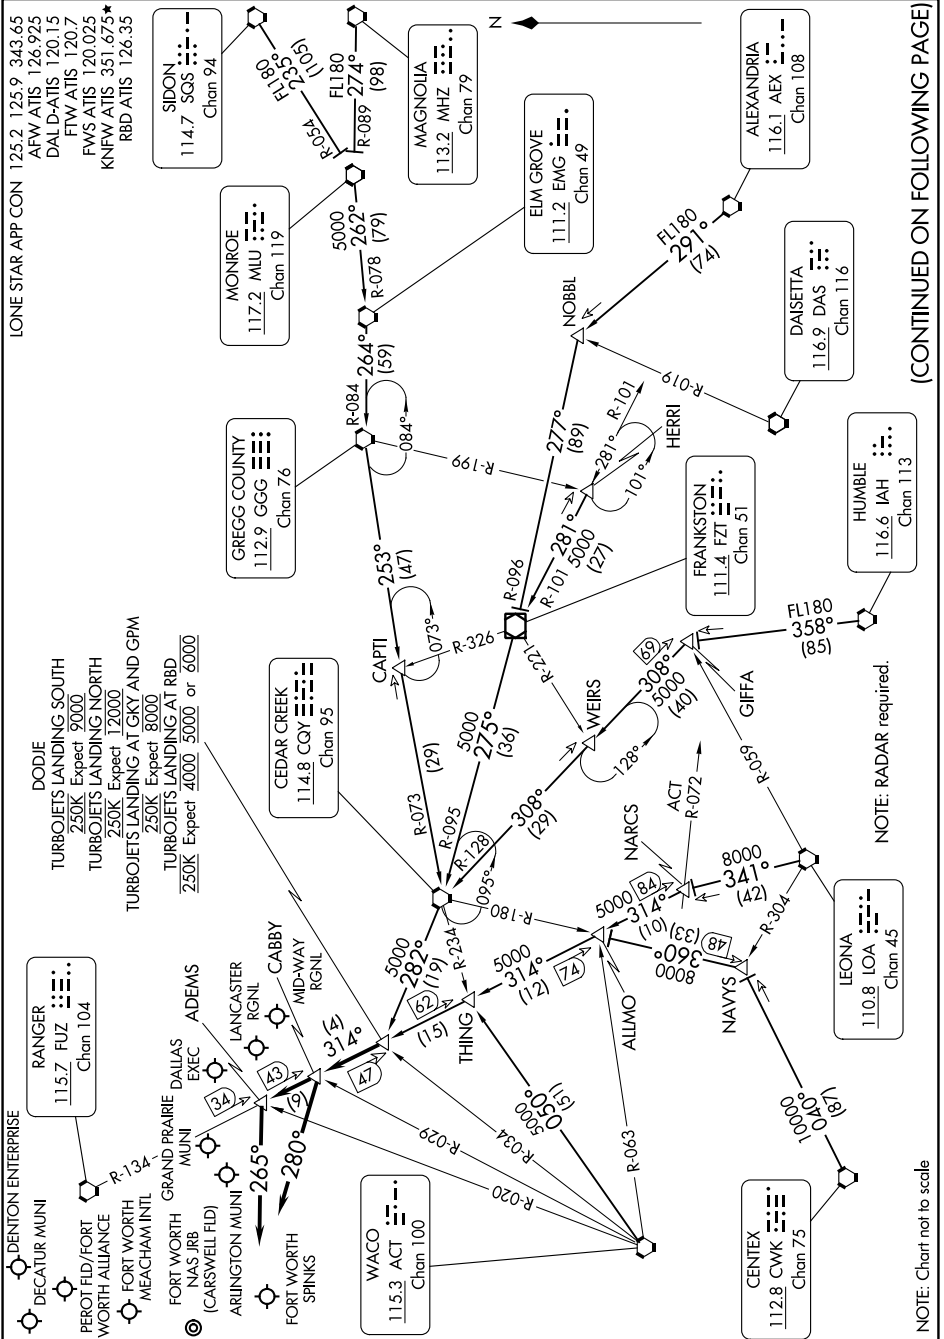

DODJE SIX ARRIVAL

DALLAS-FORT WORTH, TEXAS

SC-2, 26 DEC 2024 to 23 JAN 2025

(CONTINUED ON FOLLOWING PAGE)

SC-2, 26 DEC 2024 to 23 JAN 2025

DODJE SIX ARRIVAL

DALLAS-FORT WORTH, TEXAS