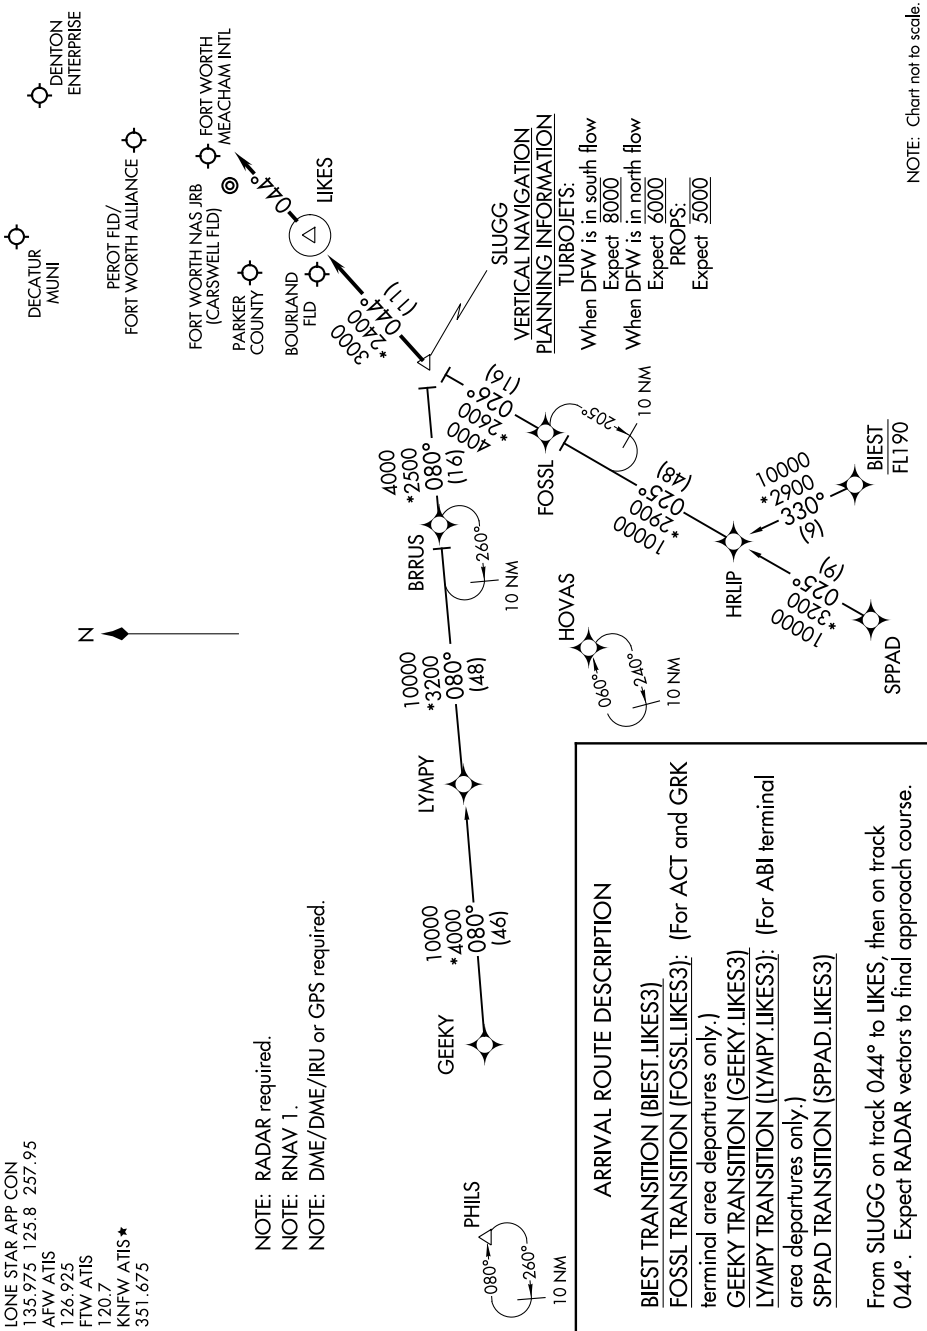

LIKES THREE ARRIVAL (RNAV)

FORT WORTH, TEXAS

SC-2, 26 DEC 2024 to 23 JAN 2025

NOTE: Chart not to scale.

SC-2, 26 DEC 2024 to 23 JAN 2025

LIKES THREE ARRIVAL (RNAV)

FORT WORTH, TEXAS