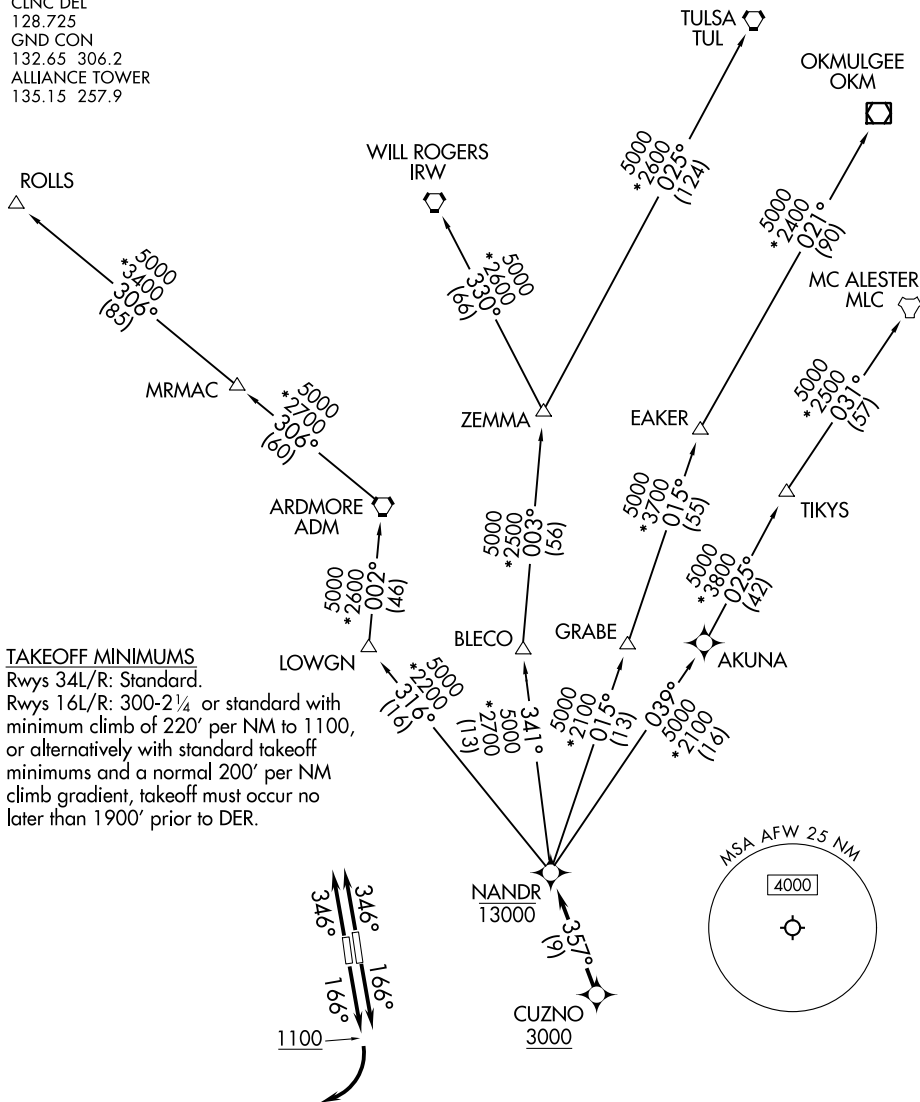

NANDR TWO DEPARTURE (RNAV)

FORT WORTH, TEXAS

LONE STAR DEP CON
118.1 306.95
ATIS
126.925
CLNC DEL
128.725
GND CON
132.65 306.2
ALLIANCE TOWER
135.15 257.9

RNAV 1 - DME/DME/IRU or GPS.

RADAR required.

**TOP ALTITUDE:
ASSIGNED BY ATC**

SC-2, 26 DEC 2024 to 23 JAN 2025

SC-2, 26 DEC 2024 to 23 JAN 2025

NOTE: Chart not to scale.

(CONTINUED ON FOLLOWING PAGE)

NANDR TWO DEPARTURE (RNAV)

FORT WORTH, TEXAS