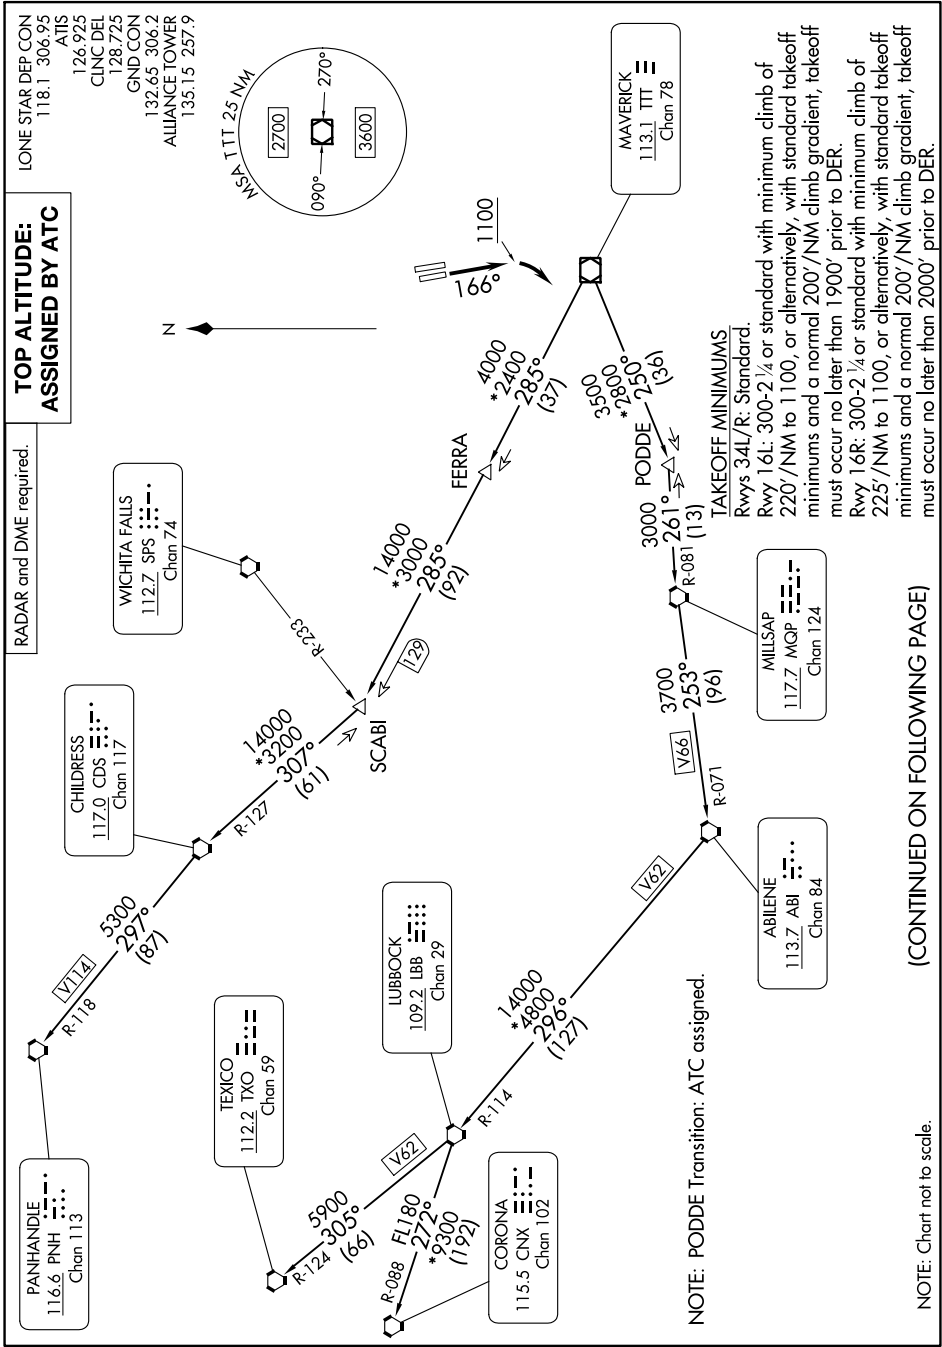

WORTH ONE DEPARTURE

SC-2, 26 DEC 2024 to 23 JAN 2025

(CONTINUED ON FOLLOWING PAGE)

WORTH ONE DEPARTURE

SC-2, 26 DEC 2024 to 23 JAN 2025

NOTE: Chart not to scale.