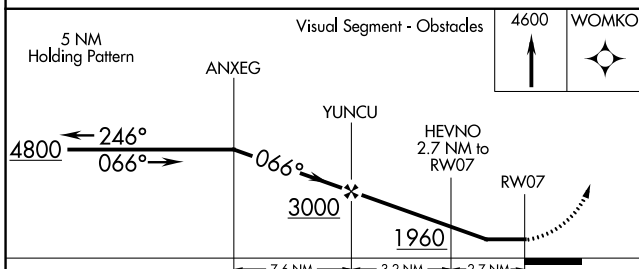

WAAS CH 42534 W07A	APP CRS 066°	Rwy ldg 3632 TDZE 1072 Apt Elev 1072
--	------------------------	---

RNAV (GPS) RWY 7

BELLEFONTE (N96)

<p>▼ DME/DME RNP-0.3 NA. Use State College altimeter setting, when not received use Clearfield altimeter setting and increase all MDA 140 feet.</p> <p>▲ NA Helicopter visibility reduction below 1 SM NA. Circling NA southeast of Rwy 7-25. Procedure NA at night.</p>	<p>MISSED APPROACH: Climb to 4600 direct WOMKO and hold, continue climb-in-hold to 4600.</p>
--	---

UNV AWOS-3 127.65	NEW YORK CENTER 134.8 338.3	CLNC DEL 125.725	CLNC DEL 118.55 (When twr closed)	UNICOM 122.8 (CTAF)	122.7 0
-----------------------------	---------------------------------------	----------------------------	--	-------------------------------	-----------------------

NE-4, 26 DEC 2024 to 23 JAN 2025

NE-4, 26 DEC 2024 to 23 JAN 2025

ELEV 1072	TDZE 1072
-----------	-----------

CATEGORY	A	B	C	D
LP MDA	1540-1	468 (500-1)		NA
LNAV MDA	1580-1	508 (600-1)		NA
C CIRCLING	2140-1¼ 1068 (1100-1¼)	2380-1½ 1308 (1400-1½)		NA