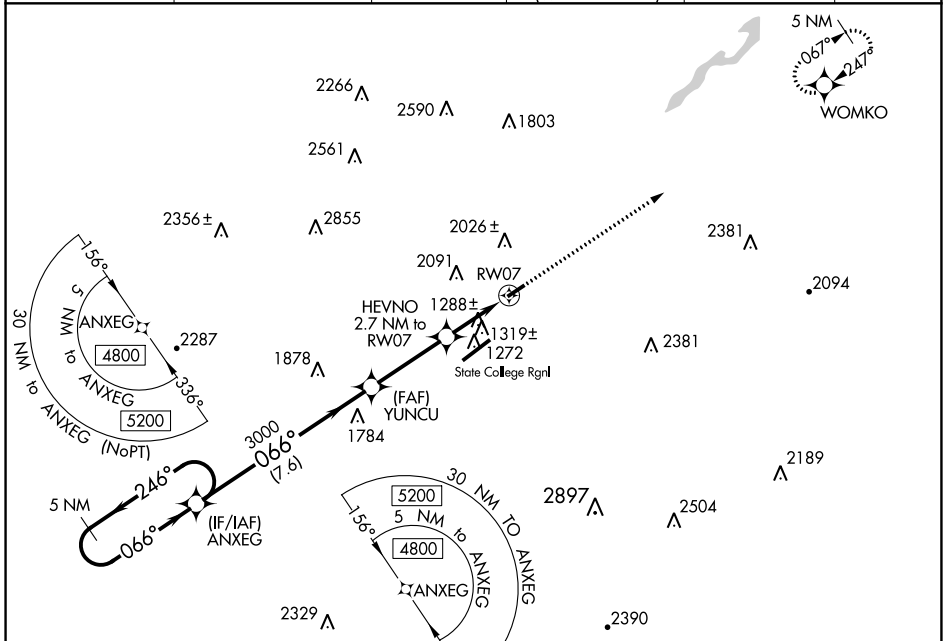

WAAS CH 42534 W07A	APP CRS 066°	Rwy ldg 3632 TDZE 1072 Apt Elev 1072
--	------------------------	---

RNAV (GPS) RWY 7

BELLEFONTE (N96)

<p>▼ DME/DME RNP-0.3 NA. Use State College altimeter setting, when not received use Clearfield altimeter setting and increase all MDA 140 feet.</p> <p>▲ NA Helicopter visibility reduction below 1 SM NA. Circling NA southeast of Rwy 7-25. Procedure NA at night.</p>	<p>MISSED APPROACH: Climb to 4600 direct WOMKO and hold, continue climb-in-hold to 4600.</p>
--	---

UNV AWOS-3 127.65	NEW YORK CENTER 134.8 338.3	CLNC DEL 125.725	CLNC DEL 118.55 (When twr closed)	UNICOM 122.8 (CTAF)	122.7 0
-----------------------------	---------------------------------------	----------------------------	--	-------------------------------	-----------------------

NE-4, 26 DEC 2024 to 23 JAN 2025

NE-4, 26 DEC 2024 to 23 JAN 2025

ELEV 1072	TDZE 1072
-----------	-----------

CATEGORY	A	B	C	D
LP MDA	1540-1	468 (500-1)		NA
LNAV MDA	1580-1	508 (600-1)		NA
C CIRCLING	2140-1¼ 1068 (1100-1¼)	2380-1½ 1308 (1400-1½)		NA