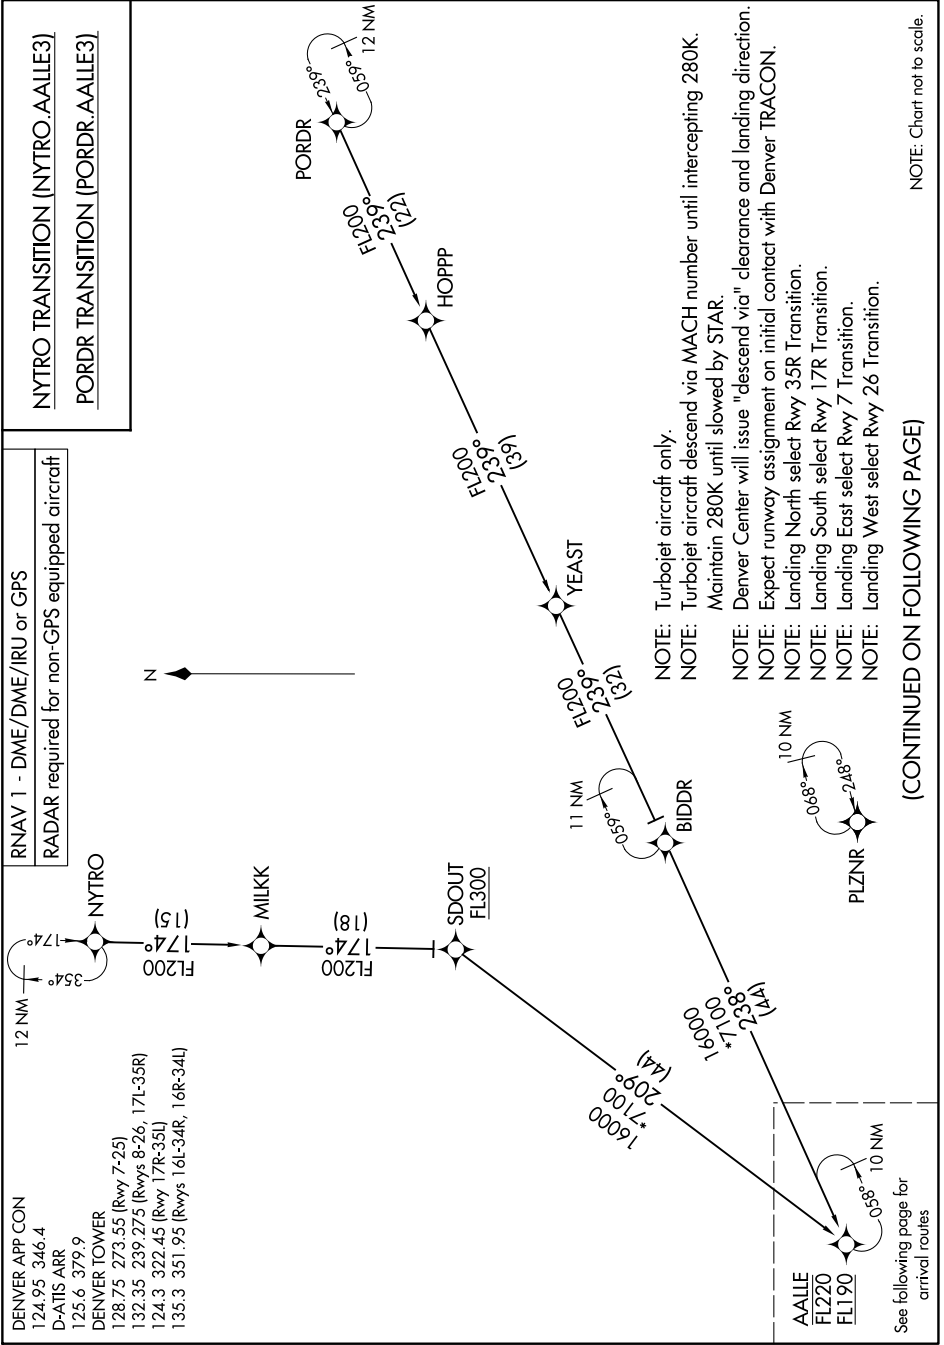

# AALLE THREE ARRIVAL (RNAV) Transition Routes

SW-1, 26 DEC 2024 to 23 JAN 2025