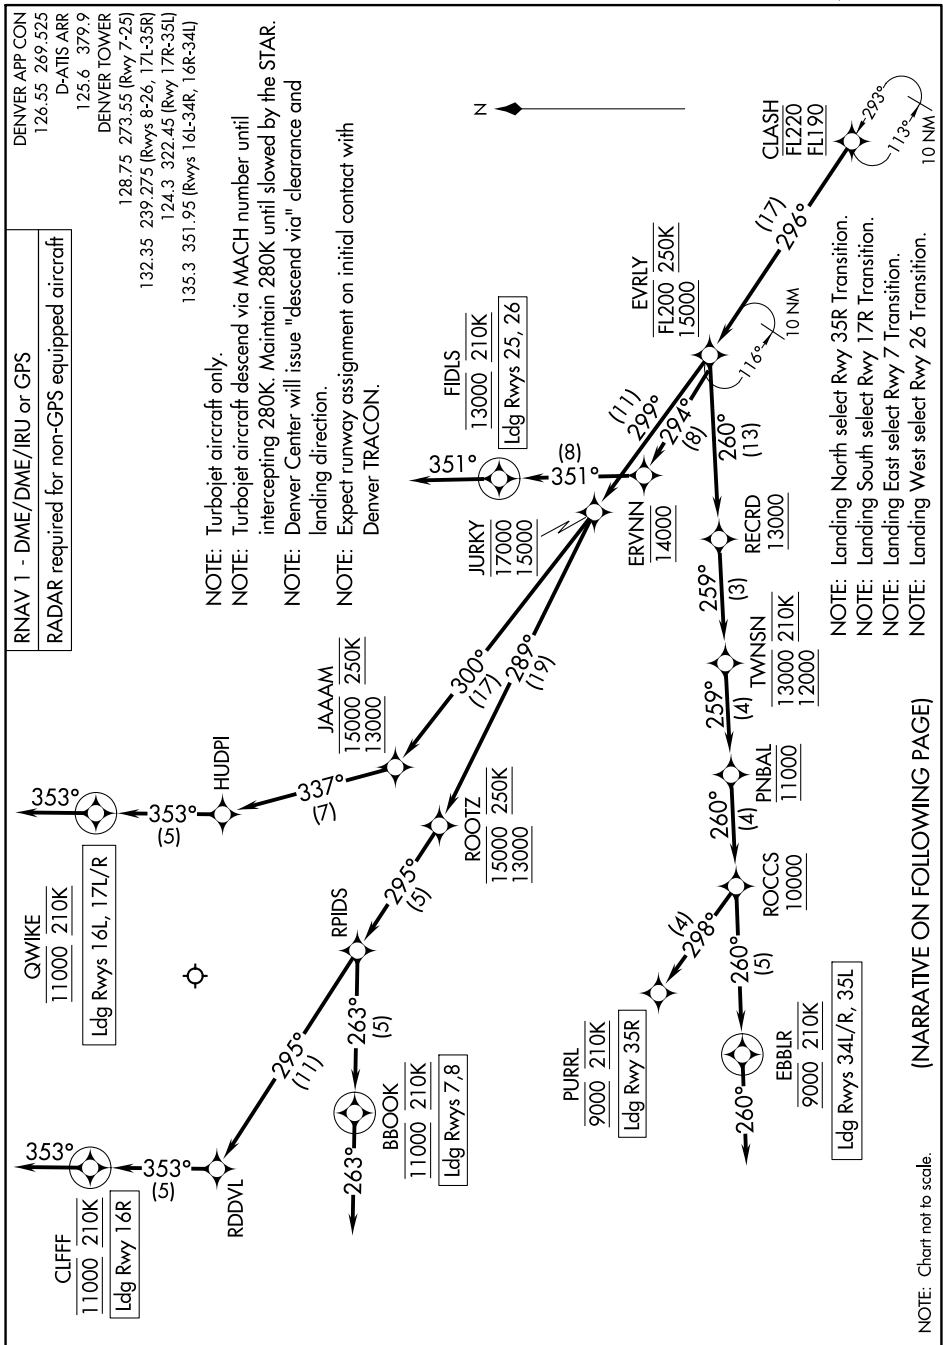

CLASH FOUR ARRIVAL (RNAV) Arrival Routes

SW-1, 26 DEC 2024 to 23 JAN 2025

SW-1, 26 DEC 2024 to 23 JAN 2025

CLASH FOUR ARRIVAL (RNAV) Arrival Routes