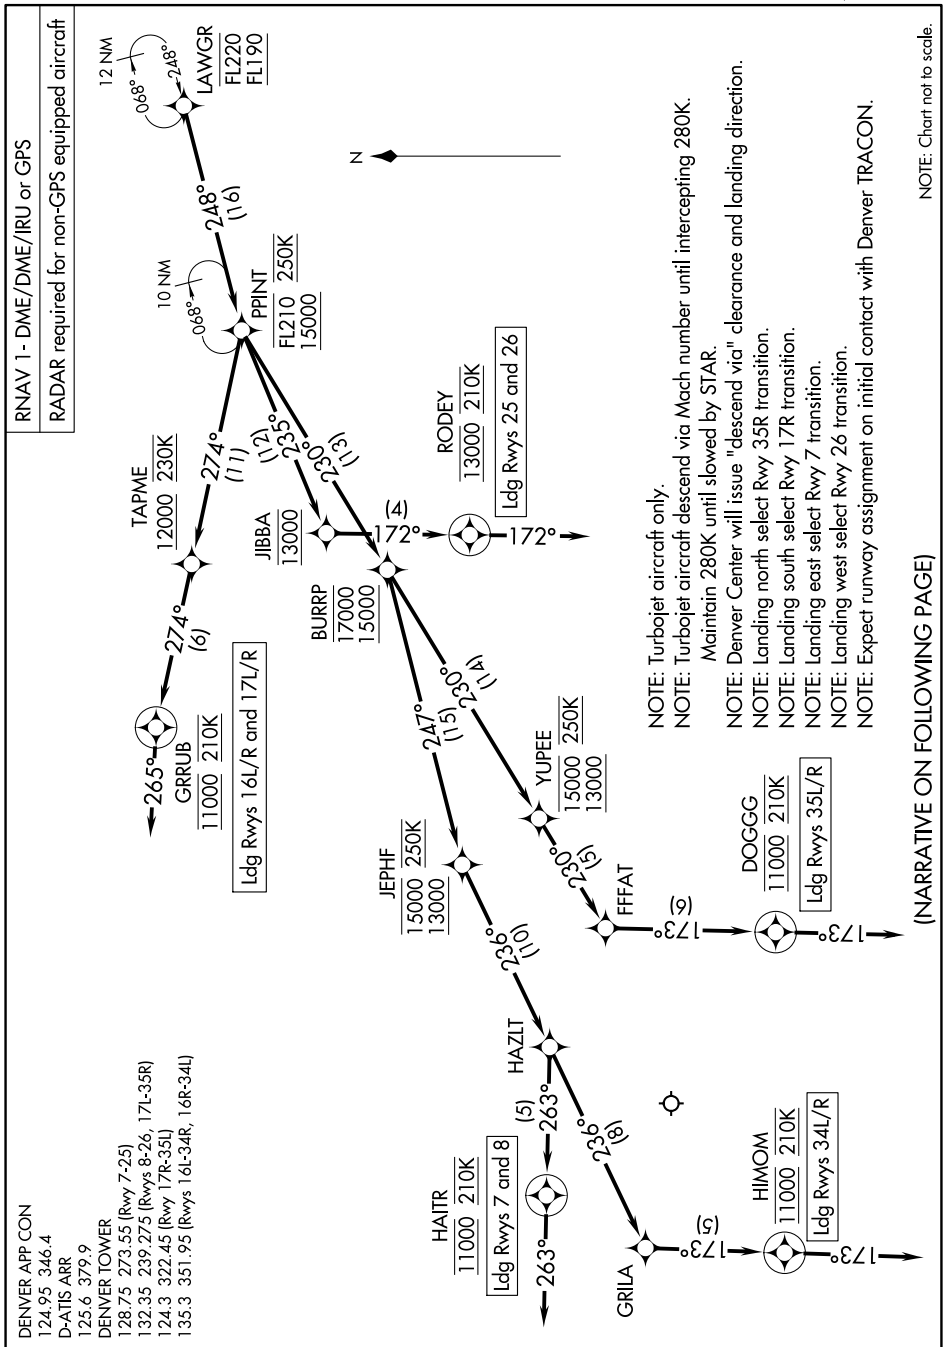

LAWGR THREE ARRIVAL (RNAV) Arrival Routes

SW-1, 26 DEC 2024 to 23 JAN 2025

SW-1, 26 DEC 2024 to 23 JAN 2025