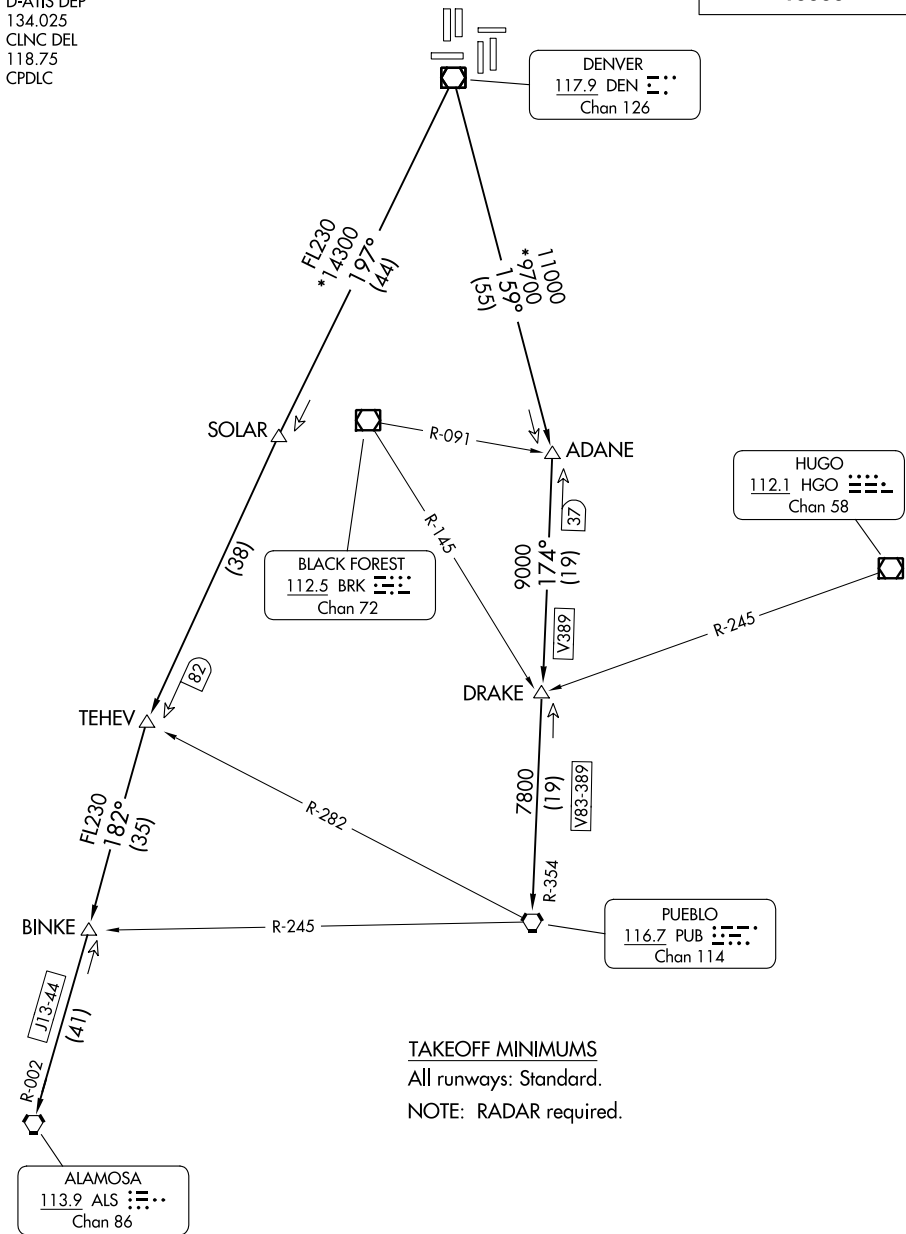

PIKES TWO DEPARTURE

AL-9077 (FAA)

DENVER INTL (DEN)
DENVER, COLORADO

DENVER DEP CON
128.45 251.075
D-ATIS DEP
134.025
CLNC DEL
118.75
CPDLC

**TOP ALTITUDE:
10000**

(CONTINUED ON FOLLOWING PAGE)

NOTE: Chart not to scale.

PIKES TWO DEPARTURE

SW-1, 26 DEC 2024 to 23 JAN 2025

SW-1, 26 DEC 2024 to 23 JAN 2025