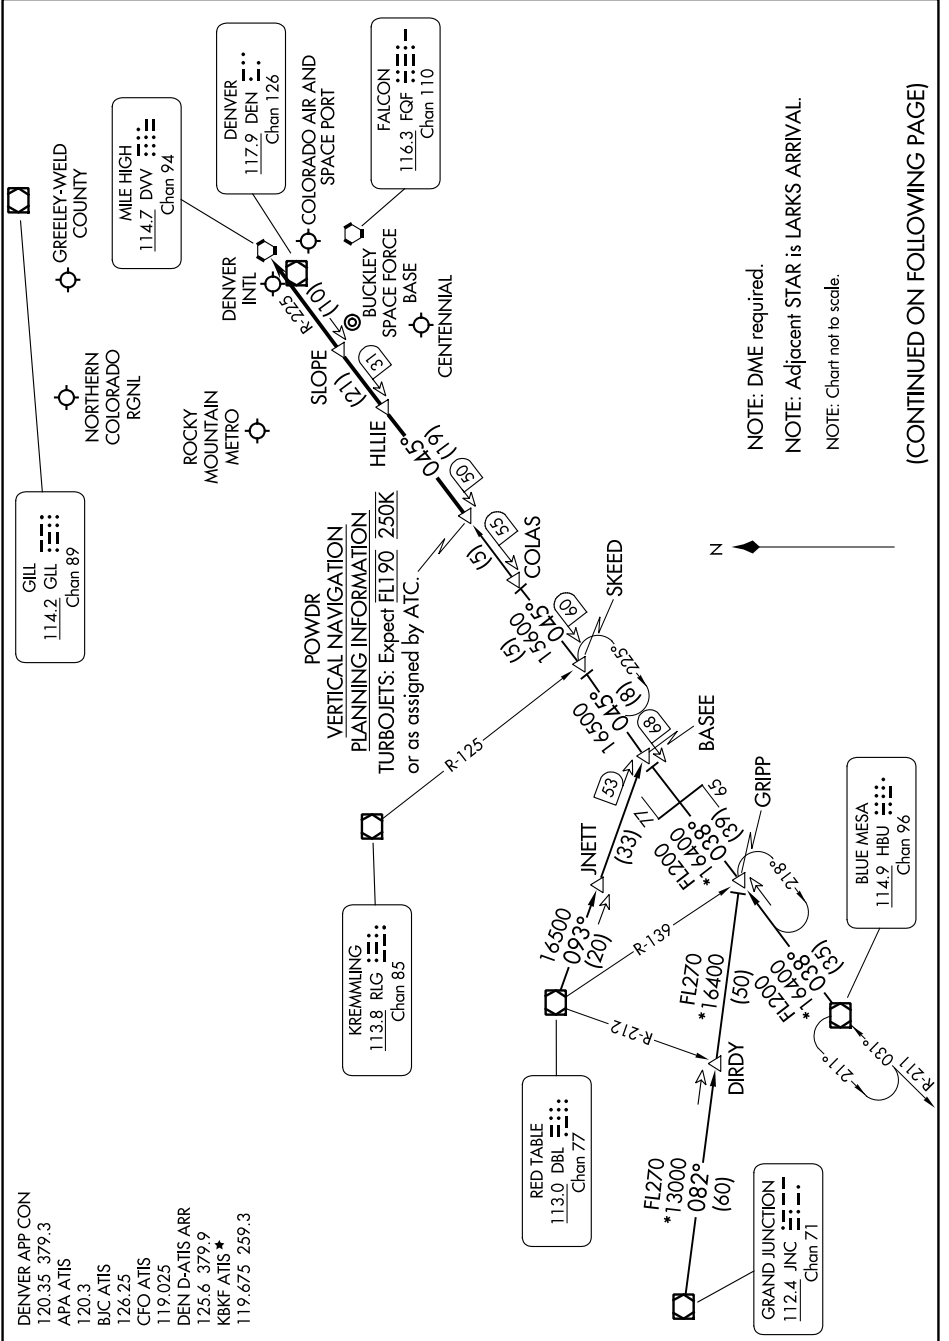

# POWDR ONE ARRIVAL

SW-1, 26 DEC 2024 to 23 JAN 2025

(CONTINUED ON FOLLOWING PAGE)

SW-1, 26 DEC 2024 to 23 JAN 2025

# POWDR ONE ARRIVAL