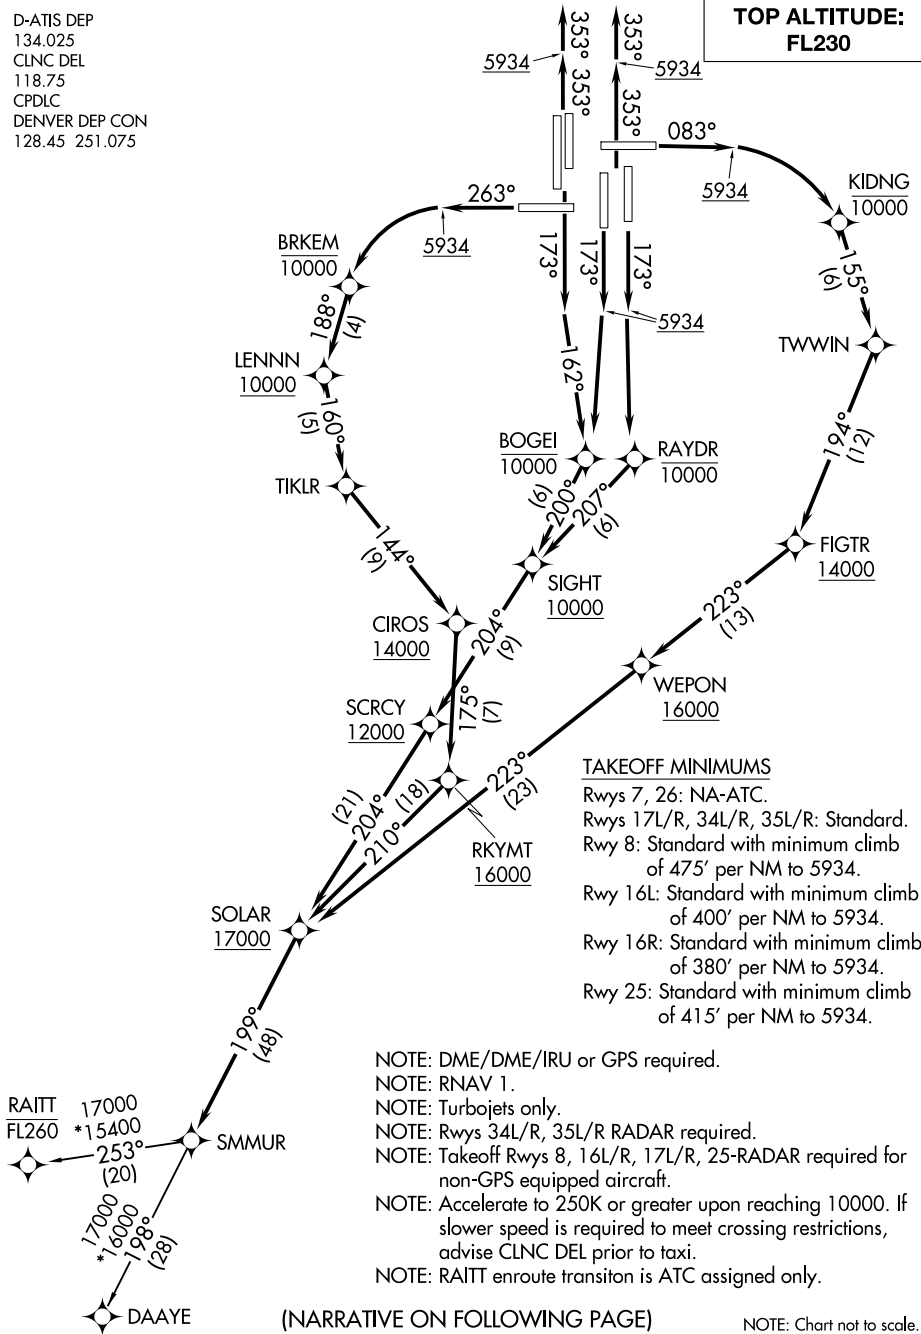

# SMMUR TWO DEPARTURE (RNAV)

AL-9077 (FAA)

DENVER INTL (DEN)  
DENVER, COLORADO

D-ATIS DEP  
134.025  
CLNC DEL  
118.75  
CPDLC  
DENVER DEP CON  
128.45 251.075

**TOP ALTITUDE:  
FL230**

SW-1, 26 DEC 2024 to 23 JAN 2025

SW-1, 26 DEC 2024 to 23 JAN 2025

(NARRATIVE ON FOLLOWING PAGE)

NOTE: Chart not to scale.

# SMMUR TWO DEPARTURE (RNAV)

DENVER, COLORADO  
DENVER INTL (DEN)