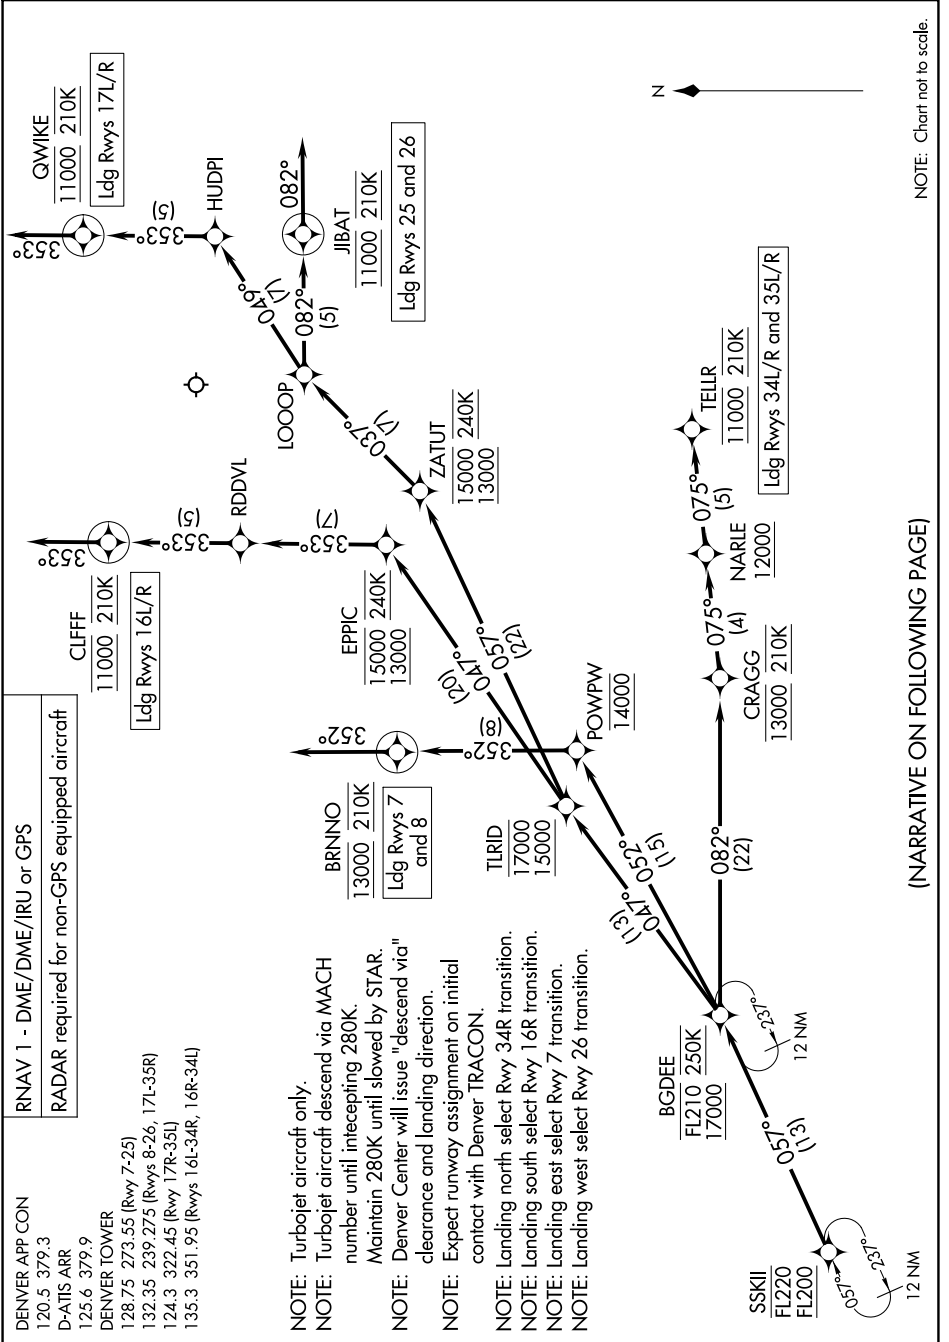

SSKII THREE ARRIVAL (RNAV) Arrival Routes

SW-1, 26 DEC 2024 to 23 JAN 2025

NOTE: Chart not to scale.

(NARRATIVE ON FOLLOWING PAGE)

SW-1, 26 DEC 2024 to 23 JAN 2025

SSKII THREE ARRIVAL (RNAV) Arrival Routes