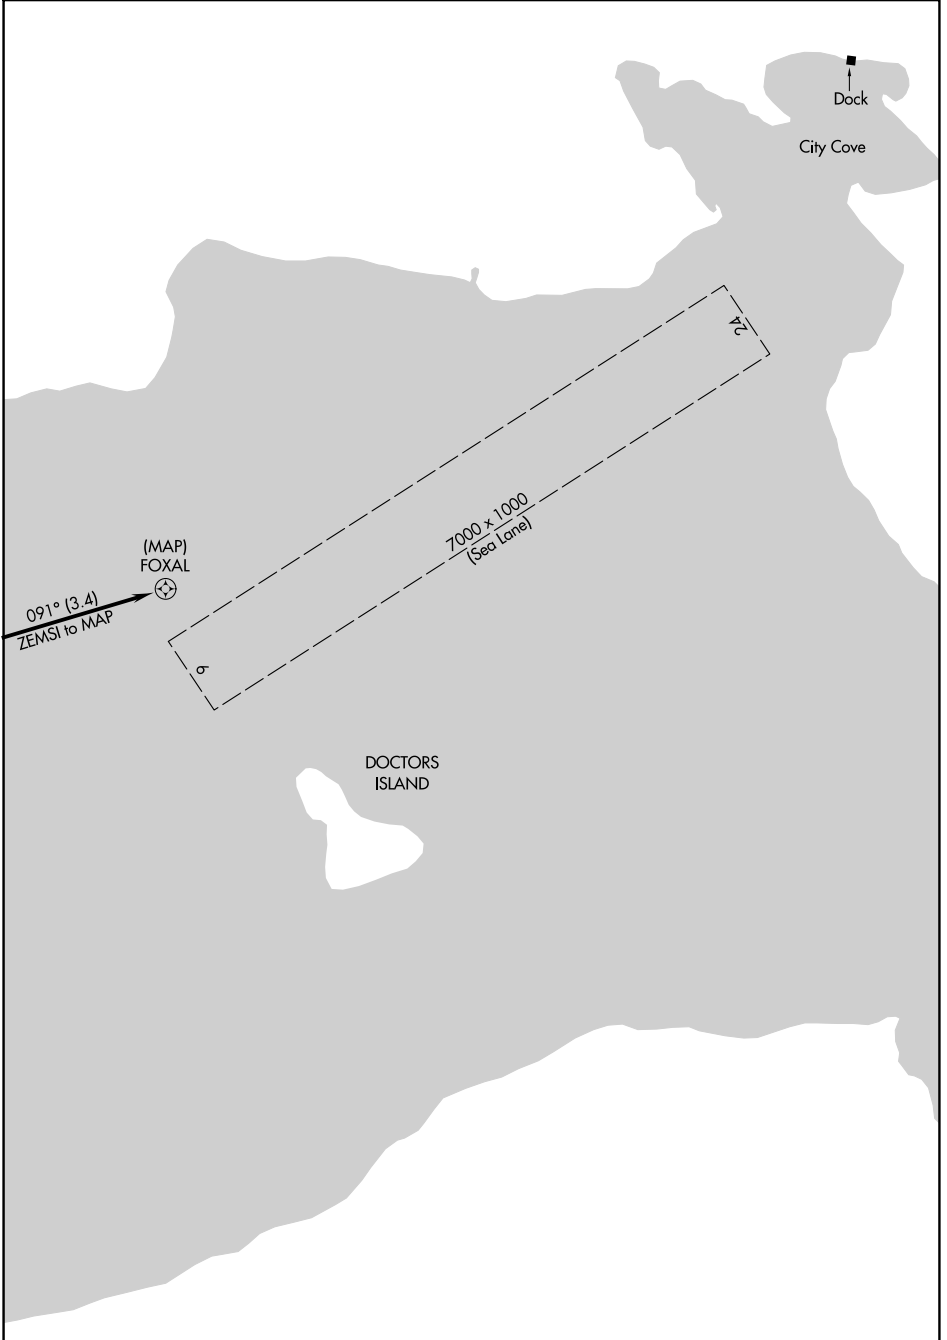

RNAV (GPS)-C LANDING

AL-9122 (FAA)

RANGELEY LAKE (M57)
RANGELEY, MAINE

NE-1, 26 DEC 2024 to 23 JAN 2025

NE-1, 26 DEC 2024 to 23 JAN 2025

RNAV (GPS)-C LANDING

44°57'N-70°40'W

RANGELEY, MAINE
RANGELEY LAKE (M57)