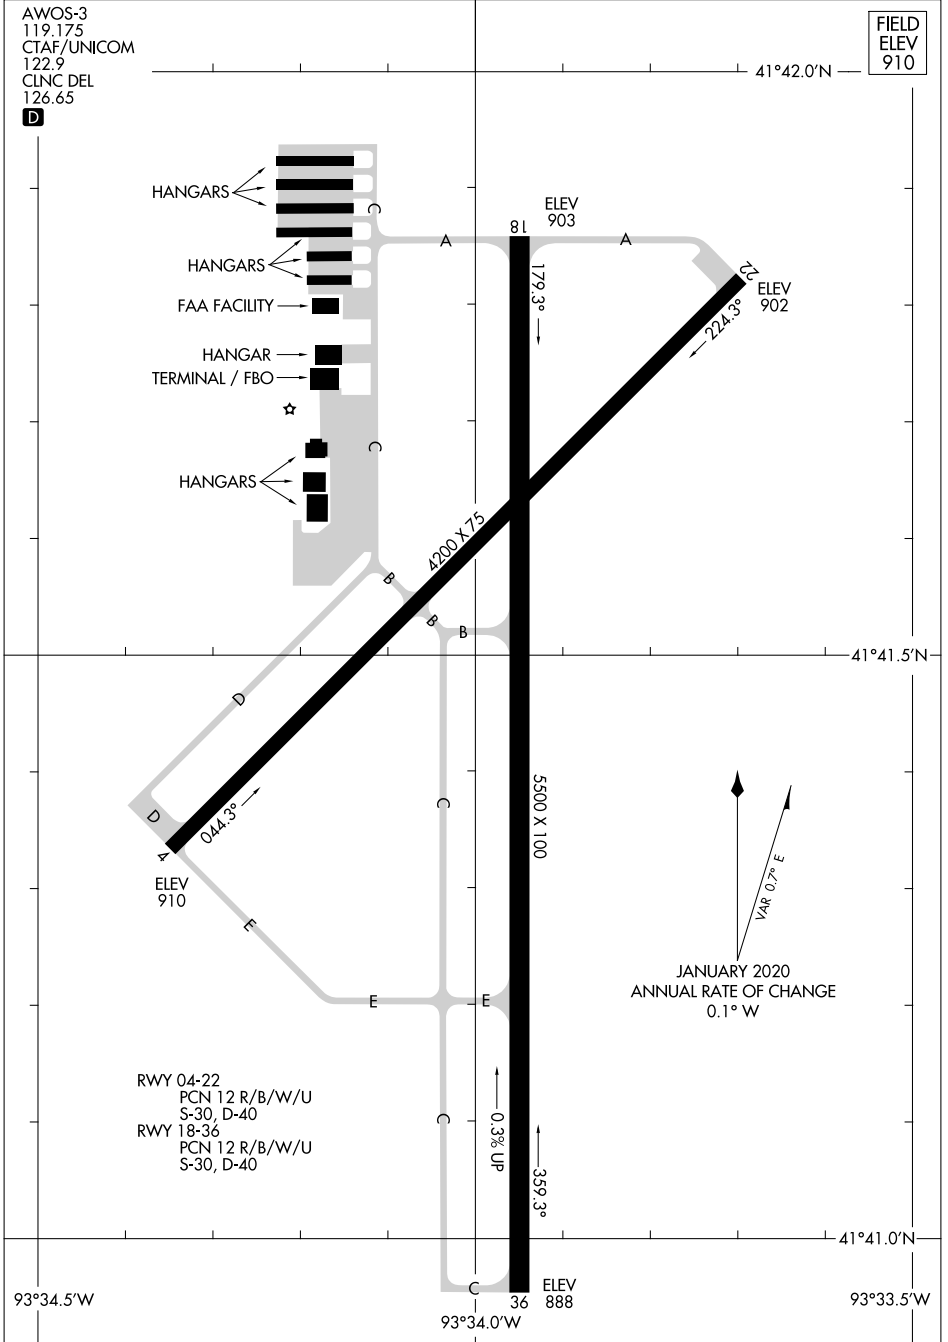

20086

# AIRPORT DIAGRAM

AL-9156 (FAA)

ANKENY RGNL (IKV)

ANKENY, IOWA

AWOS-3  
119.175  
CTAF/UNICOM  
122.9  
CLNC DEL  
126.65

FIELD  
ELEV  
910

NC-3, 26 DEC 2024 to 23 JAN 2025

NC-3, 26 DEC 2024 to 23 JAN 2025

# AIRPORT DIAGRAM

20086

ANKENY, IOWA

ANKENY RGNL (IKV)