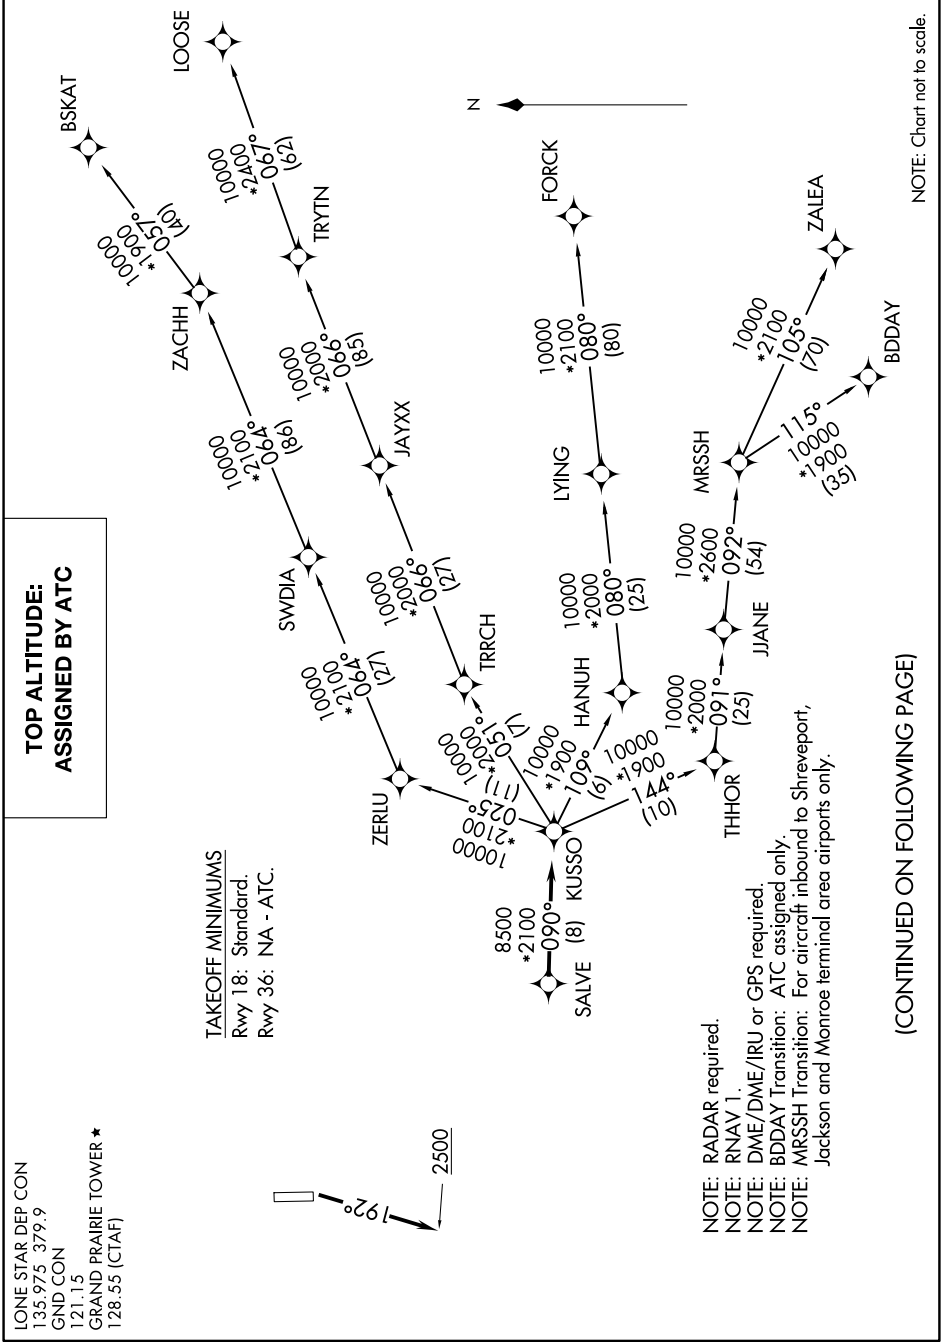

KUSSO ONE DEPARTURE (RNAV)

GRAND PRAIRIE, TEXAS

SC-2, 26 DEC 2024 to 23 JAN 2025

**TOP ALTITUDE:
ASSIGNED BY ATC**

LONE STAR DEP CON
135.975 379.9
GND CON
121.15
GRAND PRAIRIE TOWER *
128.55 (CTAF)

TAKEOFF MINIMUMS
Rwy 18: Standard.
Rwy 36: NA - ATC.

NOTE: RADAR required.
NOTE: RNAV 1.
NOTE: DME/DME/IRU or GPS required.
NOTE: BDDAY Transition: ATC assigned only.
NOTE: MRSSH Transition: For aircraft inbound to Shreveport, Jackson and Monroe terminal area airports only.

(CONTINUED ON FOLLOWING PAGE)

NOTE: Chart not to scale.

SC-2, 26 DEC 2024 to 23 JAN 2025

KUSSO ONE DEPARTURE (RNAV)